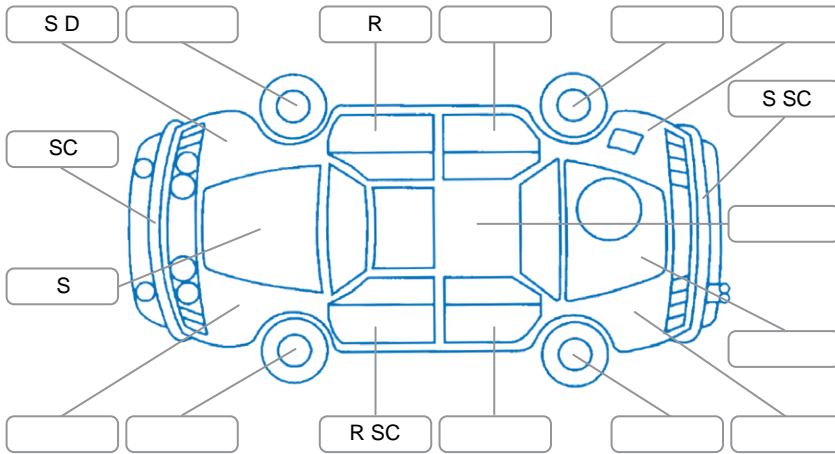

Report ID:	27,494,029	Version:	4
Created:	19 May 2026		

Make:	Toyota	Model:	Corolla
Body Style:	Wagon	Year:	2018
Rego No.:	LMK723	Rego Expiry:	05 Jul 2026
WoF Expiry:	01 Jun 2027	Odometer:	72,798 Kms
Good No.:	27494029	VIN:	JTDZE4GE30L001319
Next Service:	81000	Service History:	Yes

Key

S = Scratch R = Rust C = Crack * = Decals W = Significant scuffs
 D = Dent PT = Paint defect P = Pin dent SC = Stone Chips

Note: some defects and blemishes may not be displayed in the diagram

Body Inspection Comments