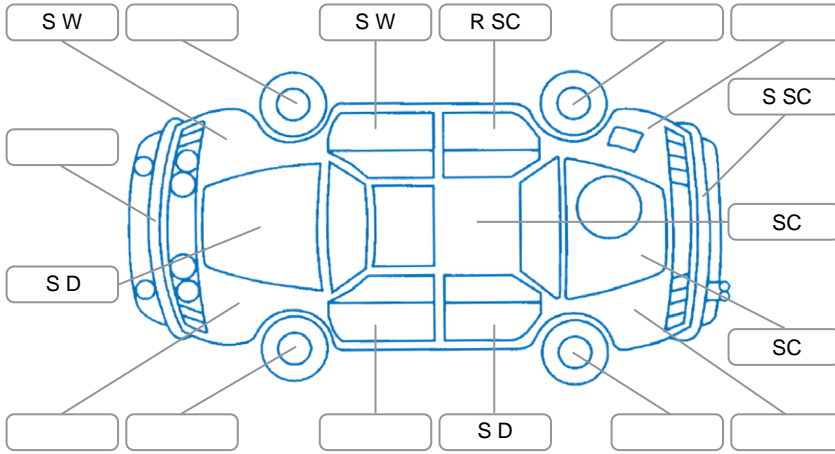

Report ID:	27,493,974	Version:	2
Created:	05 May 2026		

Make:	Hyundai	Model:	Santa FE
Body Style:	SUV	Year:	2022
Rego No.:	PCN10	Rego Expiry:	27 Aug 2026
WoF Expiry:	09 Mar 2027	Odometer:	149,367 Kms
Good No.:	27493974	VIN:	KMHS281HWNU422734
Next Service:	156000	Service History:	Yes

Key

S = Scratch R = Rust C = Crack * = Decals W = Significant scuffs
 D = Dent PT = Paint defect P = Pin dent SC = Stone Chips

Note: some defects and blemishes may not be displayed in the diagram

Body Inspection Comments

Conditions During Body Inspection: Dry

Under Carriage and Under Bonnet Inspection Comments

Interior Comments

Seats:	Good
Carpets:	Good
Panels:	Good
Dashboard:	Good

General Comments

no roof rack key

Road Conditions During Test Drive	Dry		
Engine Timing Mechanism	Timing Chain		
Evidence of Cam Belt Replacement	<input type="checkbox"/> Yes	<input type="checkbox"/> No	Kms
Inspected by:	Jaykib Collins		
Published by:	Jesse Roberts		
Inspection Date:	03 May 2026		