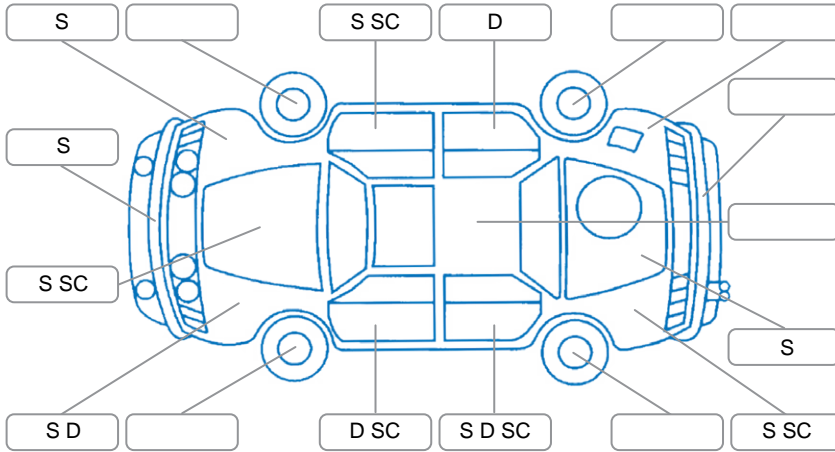

Report ID:	27,493,957	Version:	2
Created:	05 May 2026		

Make:	Toyota	Model:	Hiace
Body Style:	Minibus	Year:	2020
Rego No.:	MRT509	Rego Expiry:	10 Aug 2026
WoF Expiry:	26 Mar 2027	Odometer:	78,120 Kms
Good No.:	27493957	VIN:	JTFNA8AP008012879
Next Service:	90000	Service History:	Yes

Key

S = Scratch R = Rust C = Crack * = Decals W = Significant scuffs
 D = Dent PT = Paint defect P = Pin dent SC = Stone Chips

Note: some defects and blemishes may not be displayed in the diagram

Body Inspection Comments

Conditions During Body Inspection

Dry

Under Carriage and Under Bonnet Inspection Comments

Interior Comments

Seats:	Good
Carpets:	Good
Panels:	Good
Dashboard:	Good

General Comments

2nd row right seat belt frayed,