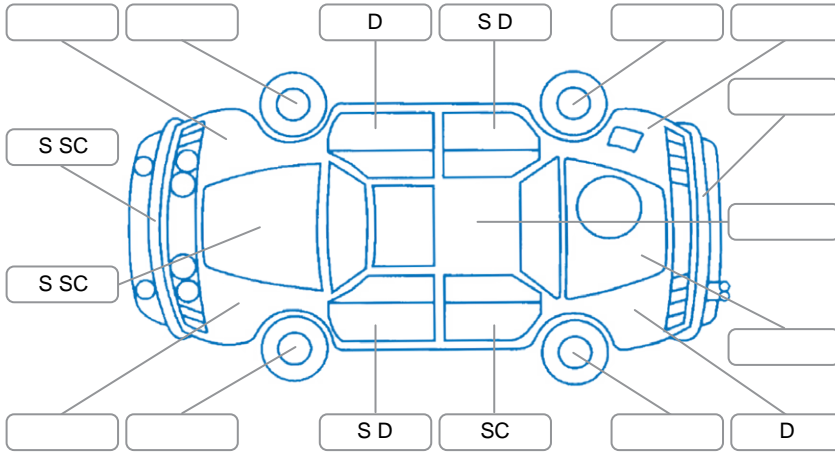

Report ID:	27,493,926	Version:	4
Created:	08 May 2026		

Make:	KIA	Model:	Sorento
Body Style:	SUV	Year:	2022
Rego No.:	PHY187	Rego Expiry:	10 Jul 2026
WoF Expiry:	21 May 2027	Odometer:	140,529 Kms
Good No.:	27493926	VIN:	KNARG81BWN5161351
Next Service:	150535	Service History:	No

**Key**

S = Scratch    R = Rust    C = Crack    \* = Decals    W = Significant scuffs  
 D = Dent    PT = Paint defect    P = Pin dent    SC = Stone Chips

Note: some defects and blemishes may not be displayed in the diagram