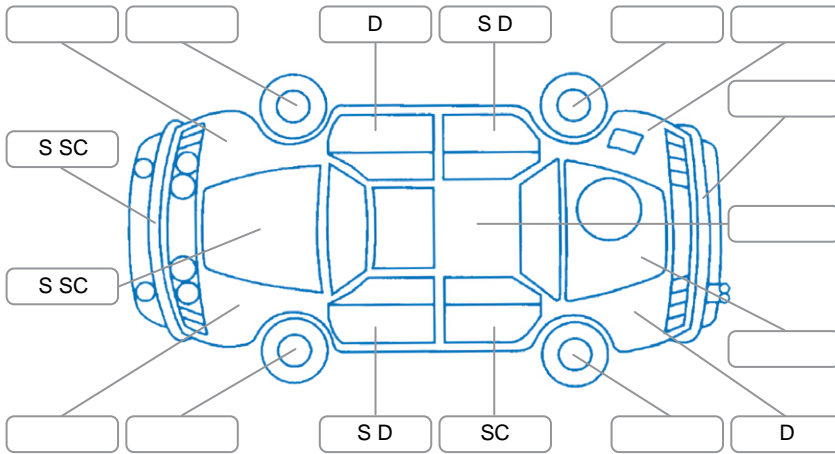

Report ID:	27,493,926	Version:	2
Created:	30 Apr 2026		

Make:	KIA	Model:	Sorento
Body Style:	SUV	Year:	2022
Rego No.:	PHY187	Rego Expiry:	10 Jul 2026
WoF Expiry:	01 Jul 2026	Odometer:	140,529 Kms
Good No.:	27493926	VIN:	KNARG81BWN5161351
Next Service:	135000	Service History:	No

Key
 S = Scratch R = Rust C = Crack * = Decals W = Significant scuffs
 D = Dent PT = Paint defect P = Pin dent SC = Stone Chips

Note: some defects and blemishes may not be displayed in the diagram

Body Inspection Comments