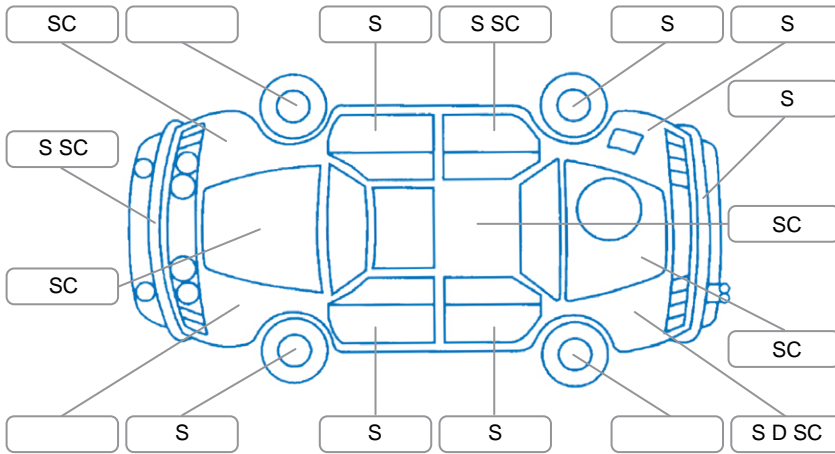

Report ID:	27,493,919	Version:	2
Created:	29 Jun 2026		

Make:	Mercedes-Benz	Model:	ML63
Body Style:	Wagon	Year:	2014
Rego No.:	RSQ893	Rego Expiry:	18 Jun 2026
WoF Expiry:	11 Jul 2026	Odometer:	144,658 Kms
Good No.:	27493919	VIN:	WDC1660742A382276
Next Service:	153,200	Service History:	No

**Key**  
 S = Scratch    R = Rust    C = Crack    \* = Decals    W = Significant scuffs  
 D = Dent    PT = Paint defect    P = Pin dent    SC = Stone Chips

Note: some defects and blemishes may not be displayed in the diagram