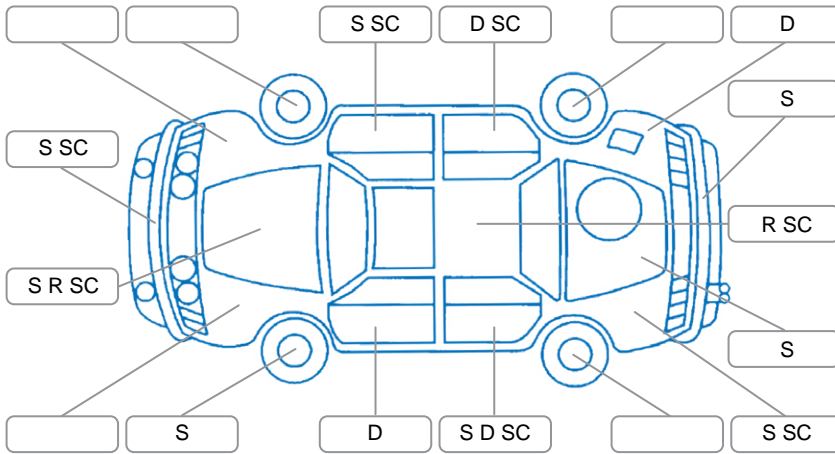

Report ID:	27,493,886	Version:	4
Created:	18 May 2026		

Make:	Hyundai	Model:	Palisade
Body Style:	SUV	Year:	2022
Rego No.:	PGY567	Rego Expiry:	16 Jun 2026
WoF Expiry:	27 May 2027	Odometer:	153,698 Kms
Good No.:	27493886	VIN:	KMHR381ASNU407748
Next Service:	161000	Service History:	Yes

Key
 S = Scratch R = Rust C = Crack * = Decals W = Significant scuffs
 D = Dent PT = Paint defect P = Pin dent SC = Stone Chips

Note: some defects and blemishes may not be displayed in the diagram

Body Inspection Comments

Chip on screen that has been chip repaired 6/05/2026

Conditions During Body Inspection

Dry

Under Carriage and Under Bonnet Inspection Comments

Interior Comments

Seats:	Good
Carpets:	Good
Panels:	Good
Dashboard:	Good