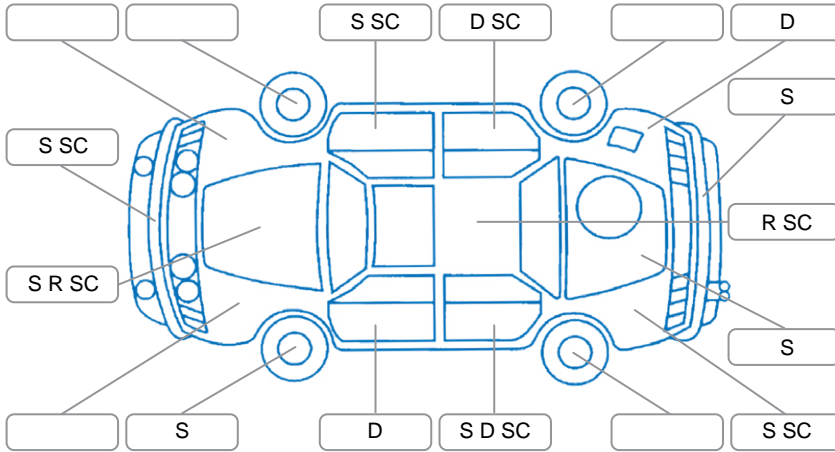

Report ID:	27,493,886	Version:	2
Created:	05 May 2026		

Make:	Hyundai	Model:	Palisade
Body Style:	SUV	Year:	2022
Rego No.:	PGY567	Rego Expiry:	16 Jun 2026
WoF Expiry:	04 Aug 2026	Odometer:	153,697 Kms
Good No.:	27493886	VIN:	KMHR381ASNU407748
Next Service:	161000	Service History:	Yes

**Key**

S = Scratch    R = Rust    C = Crack    \* = Decals    W = Significant scuffs  
 D = Dent    PT = Paint defect    P = Pin dent    SC = Stone Chips

Note: some defects and blemishes may not be displayed in the diagram