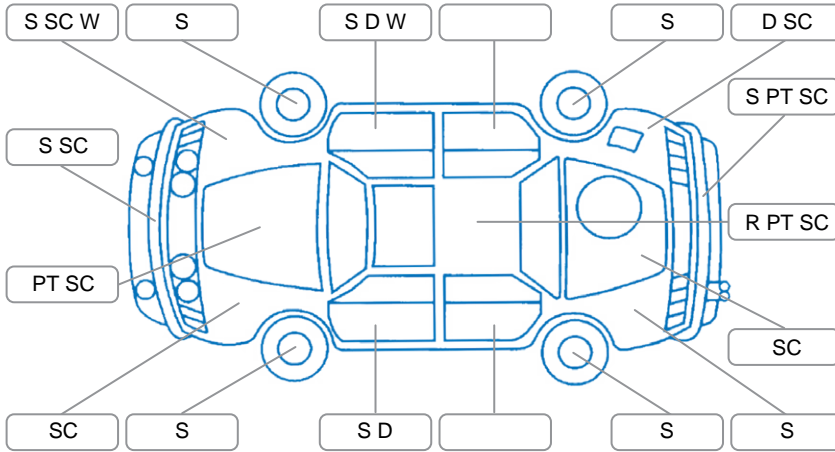

Report ID:	27,493,864	Version:	2
Created:	24 Apr 2026		

Make:	Nissan	Model:	Skyline
Body Style:	Sports Car	Year:	2006
Rego No.:	HET471	Rego Expiry:	07 Jul 2026
WoF Expiry:	08 Sep 2026	Odometer:	265,384 Kms
Good No.:	27493864	VIN:	7AT0DH12X13650417
Next Service:	267,126	Service History:	No

Key
 S = Scratch R = Rust C = Crack * = Decals W = Significant scuffs
 D = Dent PT = Paint defect P = Pin dent SC = Stone Chips

Note: some defects and blemishes may not be displayed in the diagram

Body Inspection Comments

Multiple chips with legs in the CVA, right front indicator lamp cracked, stone chips up the left side A pillar,

Conditions During Body Inspection Dry

Under Carriage and Under Bonnet Inspection Comments

Oil leaks, left steering rack leaking,