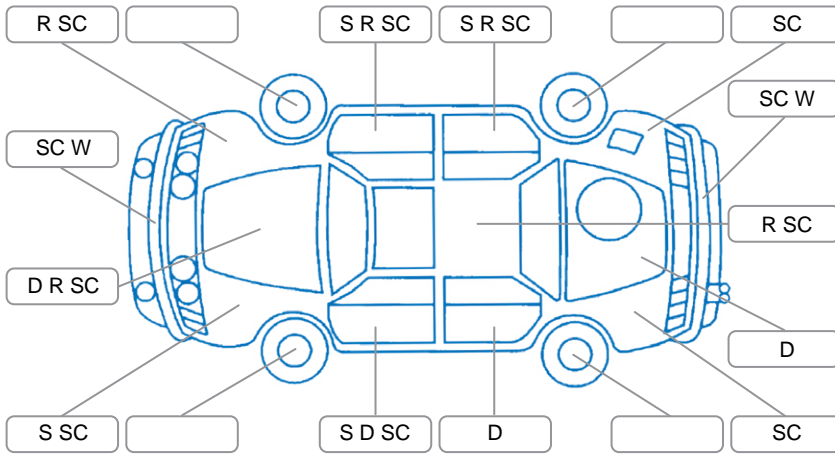

Report ID:	27,493,838	Version:	2
Created:	29 Apr 2026		

Make:	Mitsubishi	Model:	Triton
Body Style:	Utility	Year:	2021
Rego No.:	NHN208	Rego Expiry:	30 Nov 2026
WoF Expiry:	16 Mar 2027	Odometer:	213,906 Kms
Good No.:	27493838	VIN:	MMAJLKK10MH005142
Next Service:	223700	Service History:	Yes

**Key**  
 S = Scratch    R = Rust    C = Crack    \* = Decals    W = Significant scuffs  
 D = Dent    PT = Paint defect    P = Pin dent    SC = Stone Chips

Note: some defects and blemishes may not be displayed in the diagram

### General Comments

windscreen: Chips in the CVA

Road Conditions During Test Drive	Dry
Engine Timing Mechanism	Timing Chain
Evidence of Cam Belt Replacement	<input type="checkbox"/> Yes <input type="checkbox"/> No    Kms
Inspected by:	Jaykib Collins
Published by:	Kendal Slight
Inspection Date:	28 Apr 2026