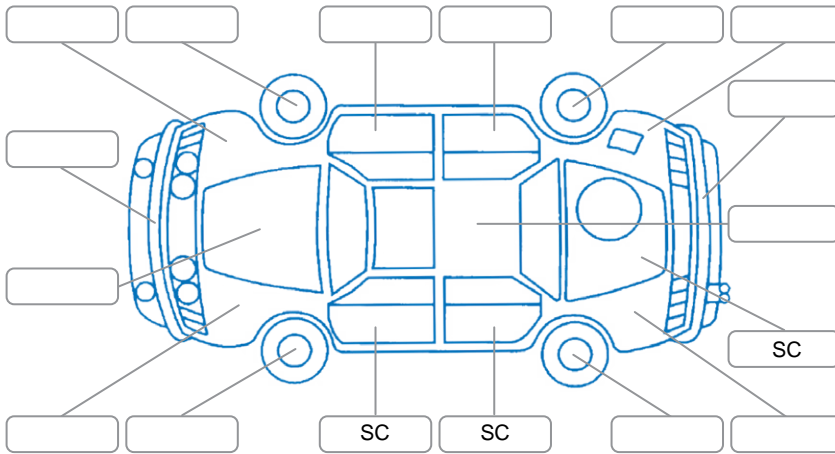

Report ID:	27,493,829	Version:	1
Created:	23 Apr 2026		

Make:	Toyota	Model:	Corolla
Body Style:	Hatchback	Year:	2018
Rego No.:	LGM81	Rego Expiry:	26 Jun 2026
WoF Expiry:	09 Mar 2027	Odometer:	103,508 Kms
Good No.:	27493829	VIN:	JTNKU3JEX0J579464
Next Service:	118500	Service History:	Yes

Key
 S = Scratch R = Rust C = Crack * = Decals W = Significant scuffs
 D = Dent PT = Paint defect P = Pin dent SC = Stone Chips

Note: some defects and blemishes may not be displayed in the diagram

Body Inspection Comments

Conditions During Body Inspection: Dry

Under Carriage and Under Bonnet Inspection Comments

Interior Comments

Seats:	Good
Carpets:	Good
Panels:	Good
Dashboard:	Good

General Comments

Road Conditions During Test Drive	Dry		
Engine Timing Mechanism	Timing Chain		
Evidence of Cam Belt Replacement	<input type="checkbox"/> Yes	<input type="checkbox"/> No	Kms
Inspected by:	Jaykib Collins		
Published by:	Jaykib Collins		
Inspection Date:	23 Apr 2026		