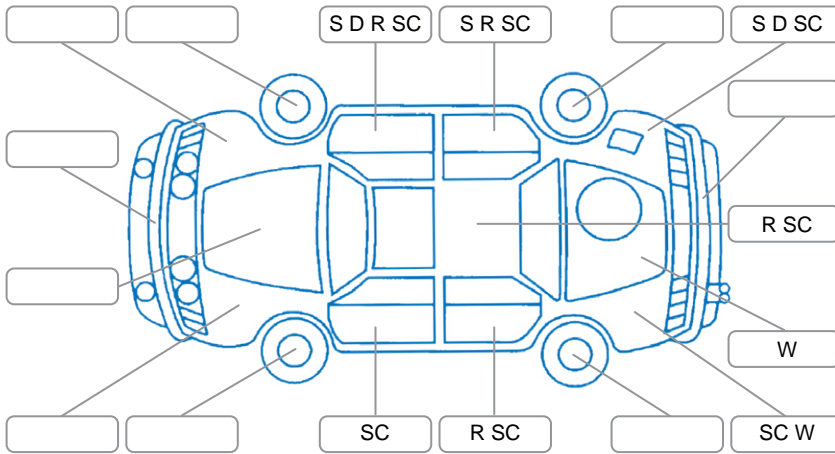

Report ID:	27,493,817	Version:	2
Created:	04 May 2026		

Make:	Toyota	Model:	Corolla
Body Style:	Hatchback	Year:	2018
Rego No.:	LLD841	Rego Expiry:	19 Jun 2026
WoF Expiry:	11 Jun 2026	Odometer:	124,690 Kms
Good No.:	27493817	VIN:	JTNKU3JEX0J114926
Next Service:	127000	Service History:	Yes

Key
 S = Scratch R = Rust C = Crack * = Decals W = Significant scuffs
 D = Dent PT = Paint defect P = Pin dent SC = Stone Chips

Note: some defects and blemishes may not be displayed in the diagram

Body Inspection Comments