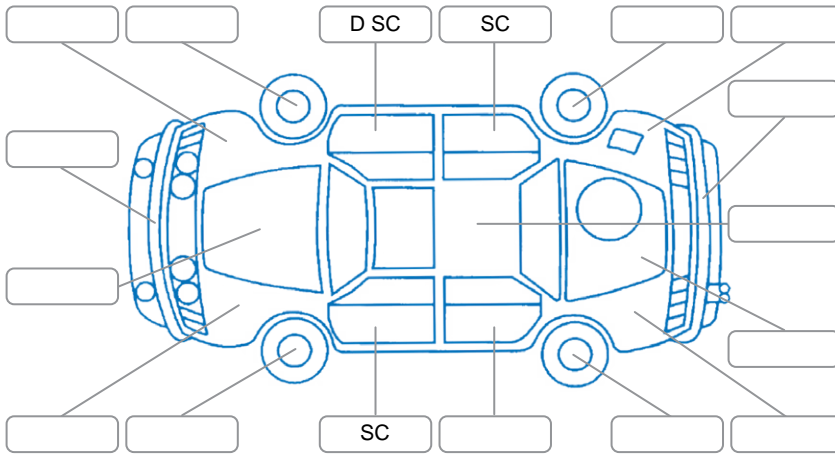

Report ID:	27,493,801	Version:	5
Created:	04 May 2026		

Make:	Toyota	Model:	Corolla
Body Style:	Hatchback	Year:	2018
Rego No.:	LPR187	Rego Expiry:	03 Jun 2026
WoF Expiry:	23 Aug 2026	Odometer:	90,421 Kms
Good No.:	27493801	VIN:	JTNKU3JE60J115684
Next Service:	100000	Service History:	Yes

Key
 S = Scratch R = Rust C = Crack * = Decals W = Significant scuffs
 D = Dent PT = Paint defect P = Pin dent SC = Stone Chips

Note: some defects and blemishes may not be displayed in the diagram

Body Inspection Comments