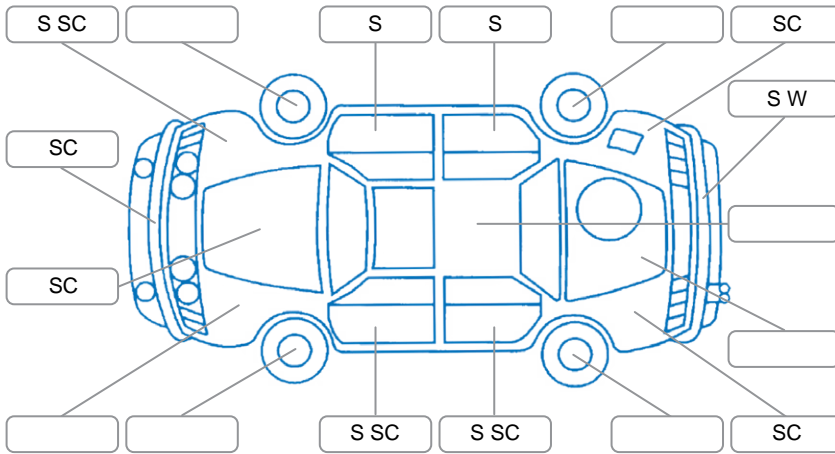

Report ID:	27,493,770	Version:	1
Created:	22 Apr 2026		

Make:	Hyundai	Model:	Santa FE
Body Style:	SUV	Year:	2021
Rego No.:	RQP920	Rego Expiry:	10 May 2026
WoF Expiry:	28 Feb 2026	Odometer:	209,032 Kms
Good No.:	27493770	VIN:	KMHS281CSLU314266
Next Service:	212000	Service History:	Yes

Key
 S = Scratch R = Rust C = Crack * = Decals W = Significant scuffs
 D = Dent PT = Paint defect P = Pin dent SC = Stone Chips

Note: some defects and blemishes may not be displayed in the diagram

Body Inspection Comments