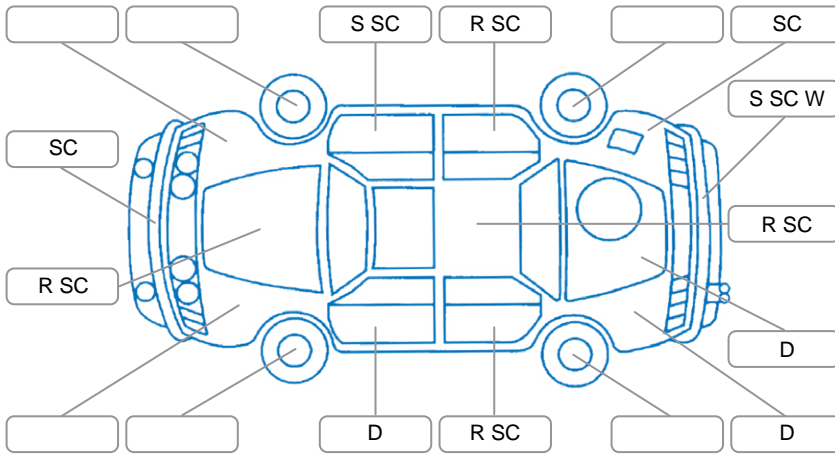

Key
 S = Scratch R = Rust C = Crack * = Decals W = Significant scuffs
 D = Dent PT = Paint defect P = Pin dent SC = Stone Chips

Note: some defects and blemishes may not be displayed in the diagram

Body Inspection Comments

Conditions During Body Inspection: Dry

Under Carriage and Under Bonnet Inspection Comments

Interior Comments

Seats:	Good
Carpets:	Good
Panels:	Good
Dashboard:	Good

General Comments

Rack Key: Missing

Road Conditions During Test Drive	Dry		
Engine Timing Mechanism	Timing Chain		
Evidence of Cam Belt Replacement	<input type="checkbox"/> Yes	<input type="checkbox"/> No	Kms
Inspected by:	Jaykib Collins		
Published by:	Kendal Slight		
Inspection Date:	28 Apr 2026		