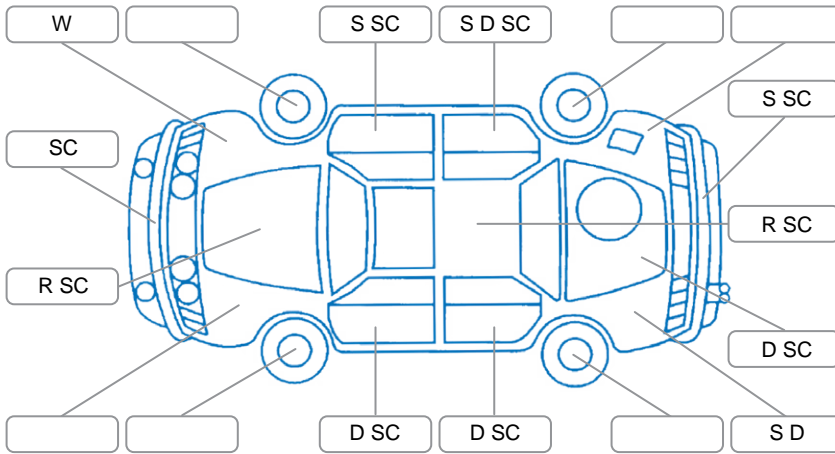

Key
 S = Scratch R = Rust C = Crack * = Decals W = Significant scuffs
 D = Dent PT = Paint defect P = Pin dent SC = Stone Chips

Note: some defects and blemishes may not be displayed in the diagram

Body Inspection Comments

windscreen - Chips in the CVA

Conditions During Body Inspection: Dry

Under Carriage and Under Bonnet Inspection Comments

Interior Comments

Seats:	Good
Carpets:	Good
Panels:	Good
Dashboard:	Good

General Comments