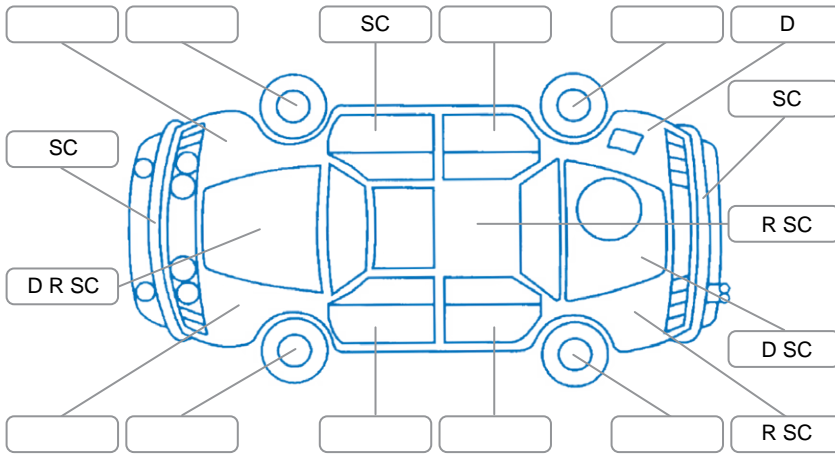

Report ID:	27,493,727	Version:	1
Created:	26 Apr 2026		

Make:	Mitsubishi	Model:	ASX
Body Style:	SUV	Year:	2021
Rego No.:	NSN418	Rego Expiry:	13 Jun 2026
WoF Expiry:	29 Sep 2026	Odometer:	148,928 Kms
Good No.:	27493727	VIN:	JMFXTGA2WMU015603
Next Service:	150000	Service History:	Yes

Key
 S = Scratch R = Rust C = Crack * = Decals W = Significant scuffs
 D = Dent PT = Paint defect P = Pin dent SC = Stone Chips

Note: some defects and blemishes may not be displayed in the diagram

Body Inspection Comments

Conditions During Body Inspection: Dry

Under Carriage and Under Bonnet Inspection Comments

Interior Comments

Seats:	Good
Carpets:	Good
Panels:	Good
Dashboard:	Good

General Comments

Road Conditions During Test Drive	Dry		
Engine Timing Mechanism	Timing Chain		
Evidence of Cam Belt Replacement	<input type="checkbox"/> Yes	<input type="checkbox"/> No	Kms
Inspected by:	Jaykib Collins		
Published by:	Jaykib Collins		
Inspection Date:	26 Apr 2026		