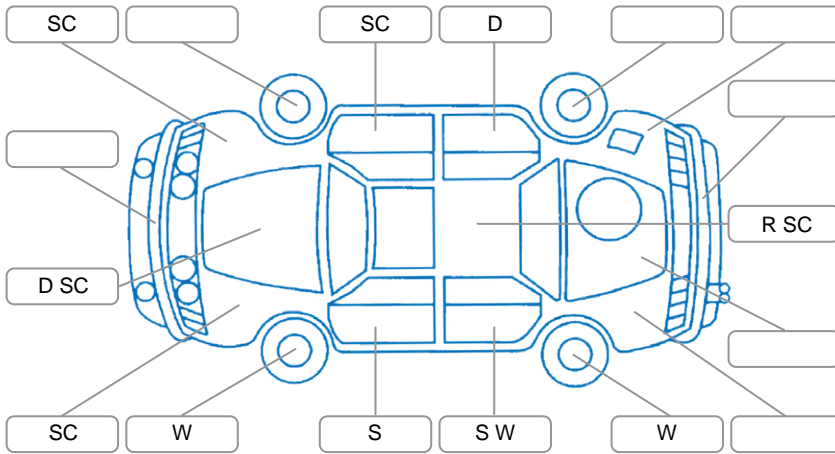

Report ID:	27,493,704	Version:	1
Created:	22 Apr 2026		

Make:	Toyota	Model:	Corolla
Body Style:	Hatchback	Year:	2019
Rego No.:	PPW652	Rego Expiry:	22 Jul 2026
WoF Expiry:	09 Apr 2027	Odometer:	135,568 Kms
Good No.:	27493704	VIN:	JTNK43BE303018140
Next Service:	145000	Service History:	Yes

**Key**  
 S = Scratch    R = Rust    C = Crack    \* = Decals    W = Significant scuffs  
 D = Dent    PT = Paint defect    P = Pin dent    SC = Stone Chips

Note: some defects and blemishes may not be displayed in the diagram