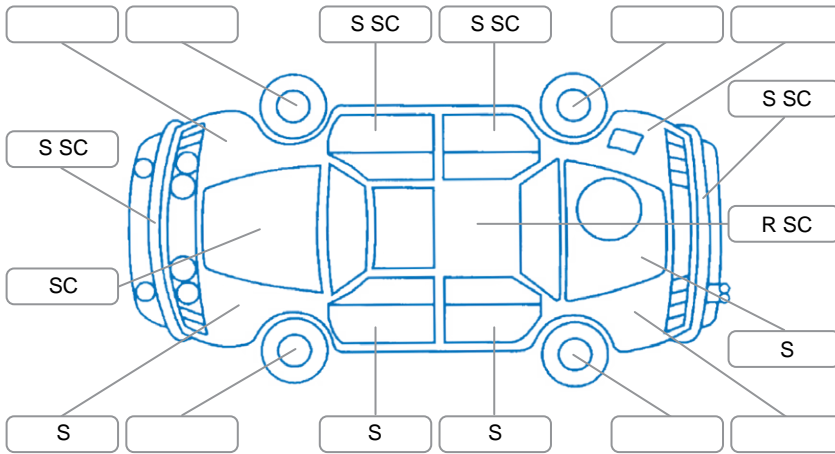

Report ID:	27,493,696	Version:	1
Created:	22 Apr 2026		

Make:	Seat	Model:	Arona
Body Style:	SUV	Year:	2023
Rego No.:	PWD601	Rego Expiry:	11 Oct 2026
WoF Expiry:	17 Apr 2027	Odometer:	52,876 Kms
Good No.:	27493696	VIN:	VSSZZZKJ3PR045123
Next Service:	58,842	Service History:	No

Key

S = Scratch R = Rust C = Crack * = Decals W = Significant scuffs
 D = Dent PT = Paint defect P = Pin dent SC = Stone Chips

Note: some defects and blemishes may not be displayed in the diagram

Body Inspection Comments

Stone chips in the left side A pillar, crack in CVA,

Conditions During Body Inspection

Dry

Under Carriage and Under Bonnet Inspection Comments

Interior Comments

Seats:	Good
Carpets:	Good
Panels:	Good
Dashboard:	Good