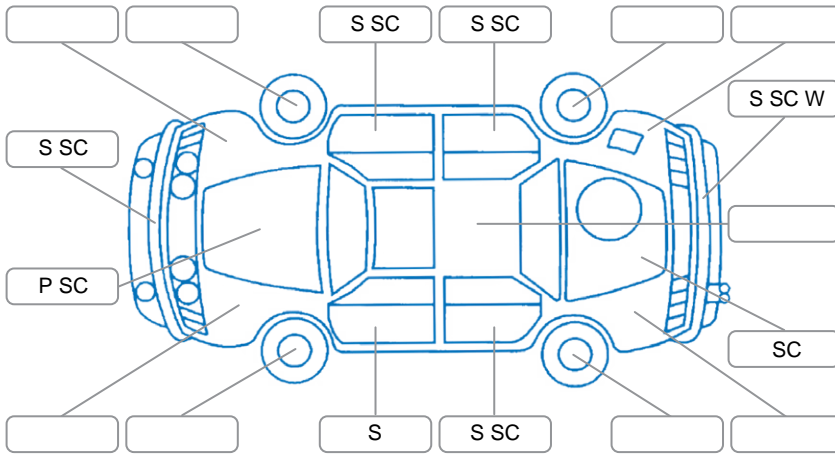

Report ID:	27,493,677	Version:	2
Created:	06 May 2026		

Make:	Seat	Model:	Arona
Body Style:	SUV	Year:	2022
Rego No.:	PCS686	Rego Expiry:	31 Oct 2026
WoF Expiry:	05 May 2027	Odometer:	47,809 Kms
Good No.:	27493677	VIN:	VSSZZKJZNR062334
Next Service:	50,000	Service History:	Yes

Key
 S = Scratch R = Rust C = Crack * = Decals W = Significant scuffs
 D = Dent PT = Paint defect P = Pin dent SC = Stone Chips

Note: some defects and blemishes may not be displayed in the diagram

Body Inspection Comments

Stone chips in the windscreen,

Conditions During Body Inspection Dry

Under Carriage and Under Bonnet Inspection Comments

Interior Comments

Seats:	Good
Carpets:	Good
Panels:	Good
Dashboard:	Good

General Comments