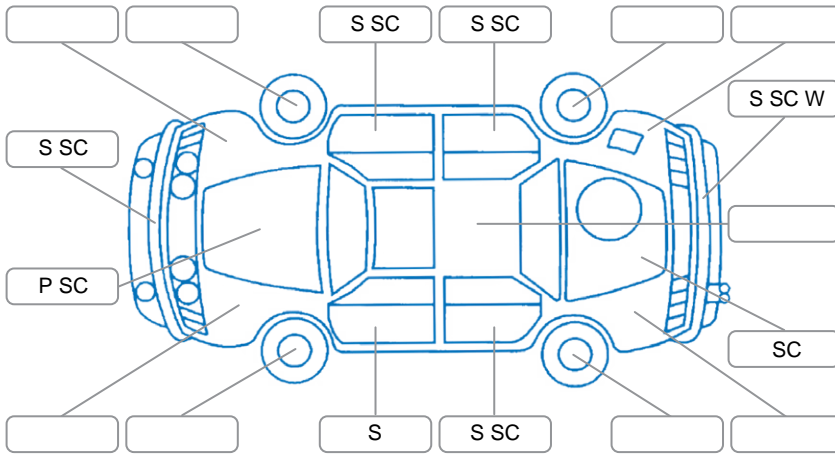

Report ID:	27,493,677	Version:	1
Created:	22 Apr 2026		

Make:	Seat	Model:	Arona
Body Style:	SUV	Year:	2022
Rego No.:	PCS686	Rego Expiry:	31 Oct 2026
WoF Expiry:	05 May 2026	Odometer:	47,809 Kms
Good No.:	27493677	VIN:	VSSZZZKJZNR062334
Next Service:	50,000	Service History:	Yes

Key
 S = Scratch R = Rust C = Crack * = Decals W = Significant scuffs
 D = Dent PT = Paint defect P = Pin dent SC = Stone Chips

Note: some defects and blemishes may not be displayed in the diagram

Body Inspection Comments

Stone chips in the windscreen,

Conditions During Body Inspection

Dry

Under Carriage and Under Bonnet Inspection Comments

Interior Comments

Seats:	Good
Carpets:	Good
Panels:	Good
Dashboard:	Good

General Comments