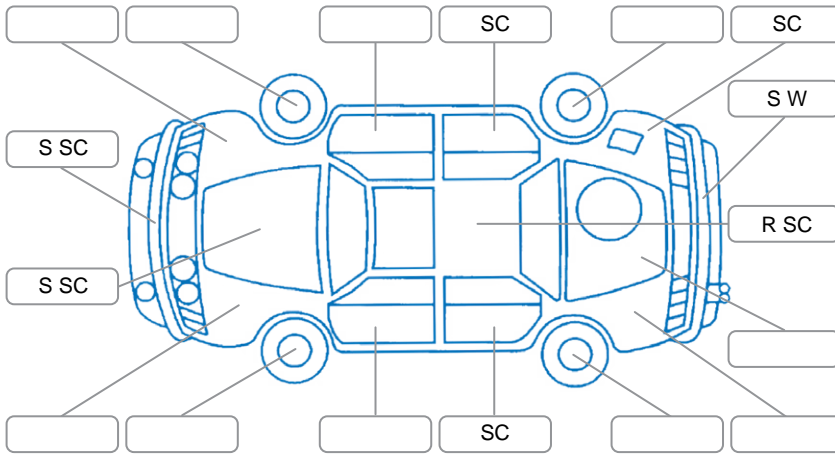

Report ID:	27,493,665	Version:	1
Created:	22 Apr 2026		

Make:	Seat	Model:	Arona
Body Style:	SUV	Year:	2023
Rego No.:	PWD603	Rego Expiry:	11 Oct 2026
WoF Expiry:	20 Apr 2027	Odometer:	36,587 Kms
Good No.:	27493665	VIN:	VSSZZZKJ8PR045179
Next Service:	51113	Service History:	Yes

Key
 S = Scratch R = Rust C = Crack * = Decals W = Significant scuffs
 D = Dent PT = Paint defect P = Pin dent SC = Stone Chips

Note: some defects and blemishes may not be displayed in the diagram

Body Inspection Comments

Conditions During Body Inspection: Dry

Under Carriage and Under Bonnet Inspection Comments

Interior Comments

Seats:	Good
Carpets:	Good
Panels:	Good
Dashboard:	Good

General Comments

Road Conditions During Test Drive	Dry	
Engine Timing Mechanism	Cambelt	
Evidence of Cam Belt Replacement	<input type="checkbox"/> Yes	<input checked="" type="checkbox"/> No
Inspected by:	Jaykib Collins	
Published by:	Jaykib Collins	
Inspection Date:	22 Apr 2026	