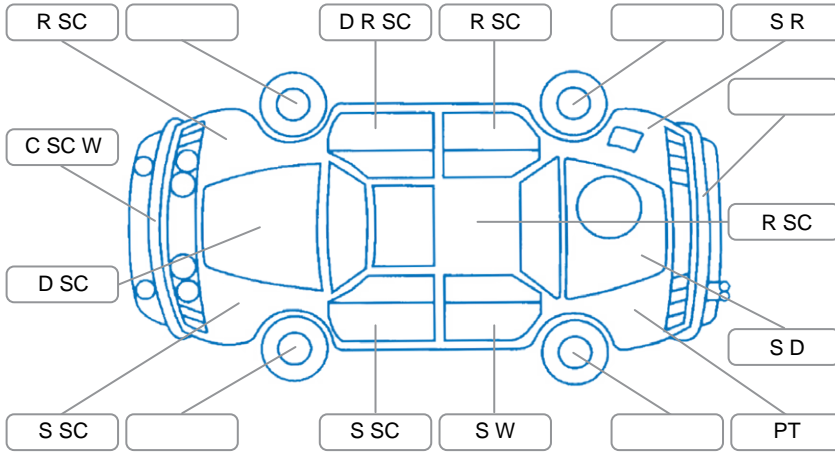

Report ID:	27,493,654	Version:	1
Created:	22 Apr 2026		

Make:	Mazda	Model:	Bt-50
Body Style:	Utility	Year:	2018
Rego No.:	LRC14	Rego Expiry:	18 Sep 2026
WoF Expiry:	27 Apr 2027	Odometer:	251,066 Kms
Good No.:	27493654	VIN:	MMOUR0YG100832213
Next Service:	253000	Service History:	Yes

Key

S = Scratch R = Rust C = Crack * = Decals W = Significant scuffs
 D = Dent PT = Paint defect P = Pin dent SC = Stone Chips

Note: some defects and blemishes may not be displayed in the diagram

Body Inspection Comments

Conditions During Body Inspection: Dry

Under Carriage and Under Bonnet Inspection Comments

Interior Comments

Seats:	Good
Carpets:	Good
Panels:	Good
Dashboard:	Good

General Comments

Road Conditions During Test Drive	Dry		
Engine Timing Mechanism	Timing Chain		
Evidence of Cam Belt Replacement	<input type="checkbox"/> Yes	<input type="checkbox"/> No	Kms
Inspected by:	Jaykib Collins		
Published by:	Jaykib Collins		
Inspection Date:	22 Apr 2026		