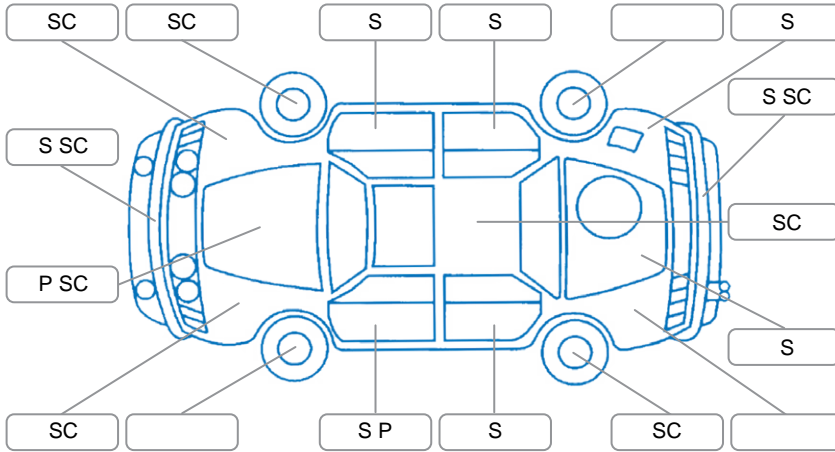

**Key**  
 S = Scratch    R = Rust    C = Crack    \* = Decals    W = Significant scuffs  
 D = Dent    PT = Paint defect    P = Pin dent    SC = Stone Chips

Note: some defects and blemishes may not be displayed in the diagram

### Body Inspection Comments

Stone chips in the windscreen, dents in left side cant rail,

Conditions During Body Inspection    Dry