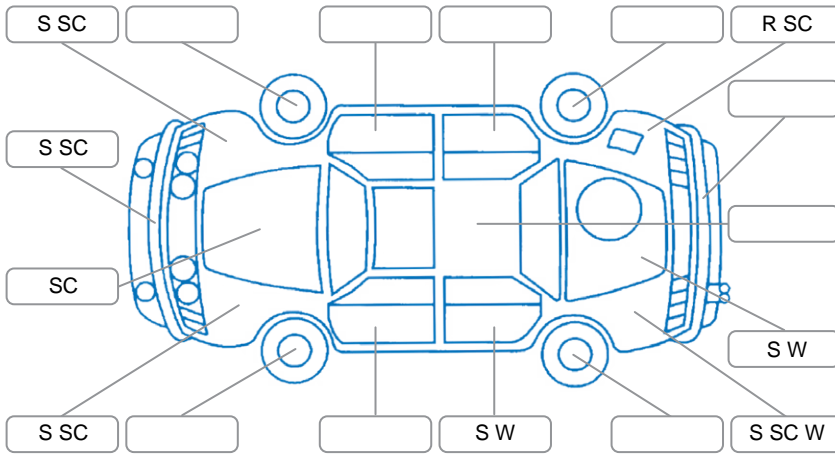

Report ID:	27,493,631	Version:	2
Created:	24 Apr 2026		

Make:	Ford	Model:	Ranger
Body Style:	Utility	Year:	2021
Rego No.:	NWJ180	Rego Expiry:	18 Nov 2026
WoF Expiry:	19 Nov 2026	Odometer:	76,666 Kms
Good No.:	27493631	VIN:	MNAUMFF50MW175423
Next Service:	85000	Service History:	Yes

**Key**  
 S = Scratch    R = Rust    C = Crack    \* = Decals    W = Significant scuffs  
 D = Dent    PT = Paint defect    P = Pin dent    SC = Stone Chips

Note: some defects and blemishes may not be displayed in the diagram