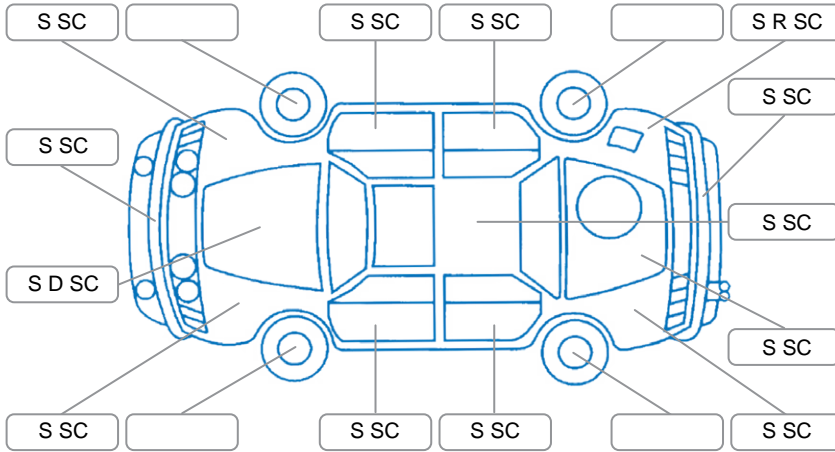

Key

S = Scratch R = Rust C = Crack * = Decals W = Significant scuffs
 D = Dent PT = Paint defect P = Pin dent SC = Stone Chips

Note: some defects and blemishes may not be displayed in the diagram

Body Inspection Comments

Minor stonechips on windscreen Exterior boot

Conditions During Body Inspection

Dry

Under Carriage and Under Bonnet Inspection Comments

All wheel drive

Interior Comments

Seats:	Good
Carpets:	Good
Panels:	Good
Dashboard:	Good