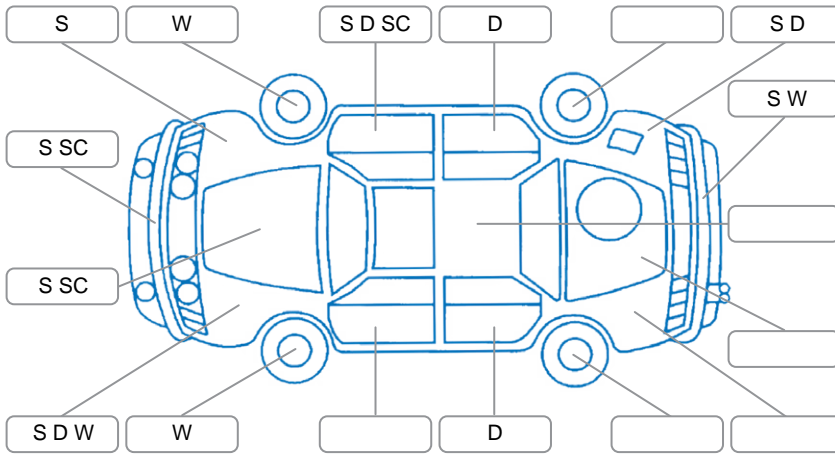

Report ID:	27,493,581	Version:	2
Created:	04 May 2026		

Make:	KIA	Model:	Sorento
Body Style:	SUV	Year:	2022
Rego No.:	PJC297	Rego Expiry:	13 Jul 2026
WoF Expiry:	18 Jul 2026	Odometer:	60,383 Kms
Good No.:	27493581	VIN:	KNARH81BWN5158632
Next Service:	65,500	Service History:	Yes

Key
 S = Scratch R = Rust C = Crack * = Decals W = Significant scuffs
 D = Dent PT = Paint defect P = Pin dent SC = Stone Chips

Note: some defects and blemishes may not be displayed in the diagram

Body Inspection Comments

Scratches on left A pillar, chip in CVA,

Conditions During Body Inspection

Dry

Under Carriage and Under Bonnet Inspection Comments

Interior Comments

Seats:	Good
Carpets:	Good
Panels:	Good
Dashboard:	Good

General Comments