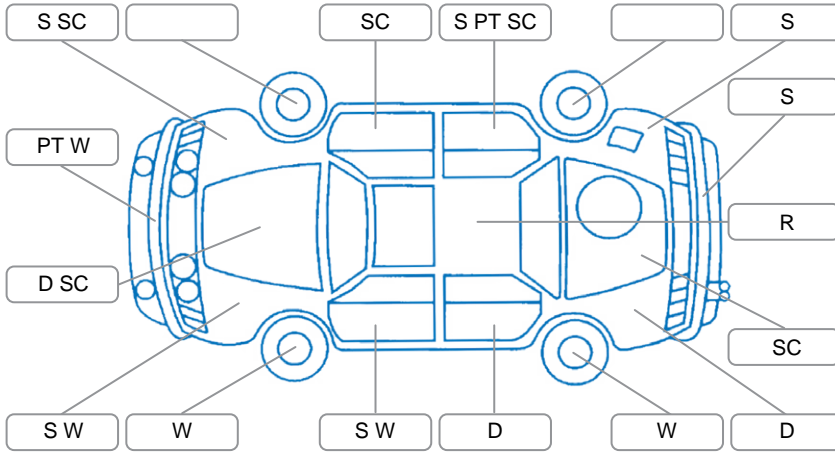

Report ID:	27,493,575	Version:	1
Created:	26 Apr 2026		

Make:	Nissan	Model:	Navara
Body Style:	Utility	Year:	2020
Rego No.:	NDL993	Rego Expiry:	16 Mar 2027
WoF Expiry:	15 Nov 2026	Odometer:	148,584 Kms
Good No.:	27493575	VIN:	MNTCB2D23A0017622
Next Service:	161933	Service History:	Yes

Key

S = Scratch R = Rust C = Crack * = Decals W = Significant scuffs
 D = Dent PT = Paint defect P = Pin dent SC = Stone Chips

Note: some defects and blemishes may not be displayed in the diagram

Body Inspection Comments