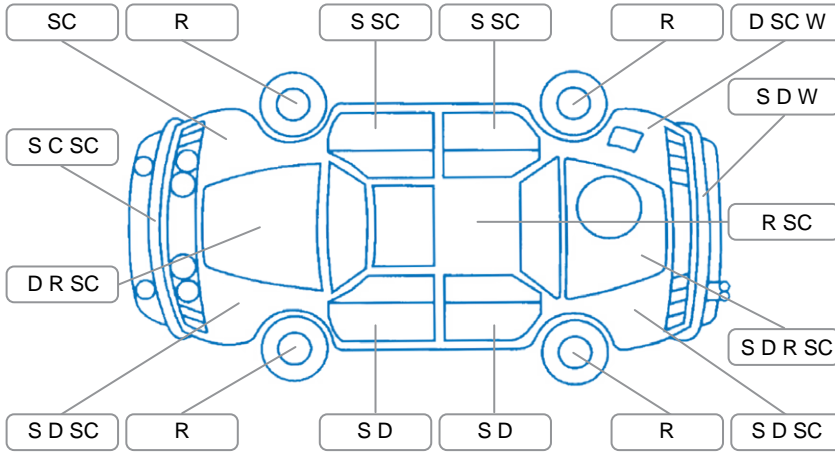

Report ID:	27,493,552	Version:	2
Created:	24 Apr 2026		

Make:	Ford	Model:	Ranger
Body Style:	Utility	Year:	2022
Rego No.:	QWB230	Rego Expiry:	07 Aug 2026
WoF Expiry:	09 Feb 2027	Odometer:	194,690 Kms
Good No.:	27493552	VIN:	MNAUMFF50MW187631
Next Service:	204000	Service History:	No

**Key**

S = Scratch    R = Rust    C = Crack    \* = Decals    W = Significant scuffs  
 D = Dent    PT = Paint defect    P = Pin dent    SC = Stone Chips

Note: some defects and blemishes may not be displayed in the diagram

**Body Inspection Comments**

stone chips in the windscreen, both rear tyres are below legal limits

Conditions During Body Inspection

Dry

**Under Carriage and Under Bonnet Inspection Comments**

**Interior Comments**