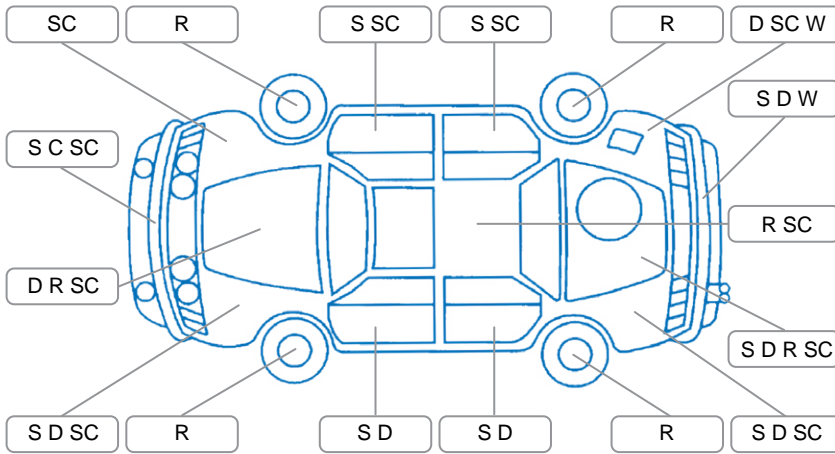

Report ID:	27,493,552	Version:	3
Created:	28 May 2026		

Make:	Ford	Model:	Ranger
Body Style:	Utility	Year:	2022
Rego No.:	QWB230	Rego Expiry:	07 Aug 2026
WoF Expiry:	09 Feb 2027	Odometer:	194,690 Kms
Good No.:	27493552	VIN:	MNAUMFF50MW187631
Next Service:	204000	Service History:	No

Key
 S = Scratch R = Rust C = Crack * = Decals W = Significant scuffs
 D = Dent PT = Paint defect P = Pin dent SC = Stone Chips

Note: some defects and blemishes may not be displayed in the diagram

Body Inspection Comments

stone chips in the windscreen, both rear tyres are below legal limits

Conditions During Body Inspection: Dry

Under Carriage and Under Bonnet Inspection Comments

Interior Comments

Seats:	Good
Carpets:	Good
Panels:	Good
Dashboard:	need new fuse box cover