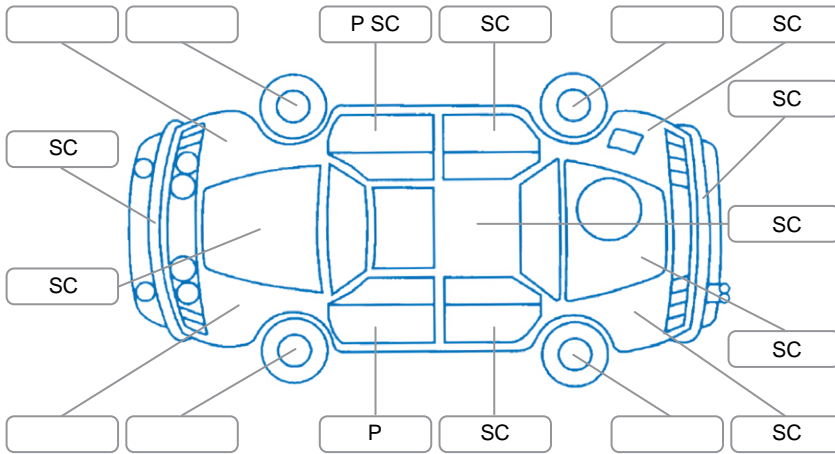

Report ID:	27,181,928	Version:	5
Created:	14 Apr 2026		

Make:	Cadillac	Model:	Escalade
Body Style:	Wagon	Year:	2011
Rego No.:	FST997	Rego Expiry:	20 Jul 2026
WoF Expiry:	10 Apr 2027	Odometer:	89,104 Miles
Good No.:	27181928	VIN:	1GYS4BEF9BR152180
Next Service:	65,000	Service History:	No

Key
 S = Scratch R = Rust C = Crack * = Decals W = Significant scuffs
 D = Dent PT = Paint defect P = Pin dent SC = Stone Chips

Note: some defects and blemishes may not be displayed in the diagram

Body Inspection Comments

Both front seat belts stained

Conditions During Body Inspection

Dry

Under Carriage and Under Bonnet Inspection Comments

Interior Comments

Seats:	Good
Carpets:	Good
Panels:	Good
Dashboard:	Good

General Comments

4WD.
 Front parking sensors faulty.

Road Conditions During Test Drive	Dry		
Engine Timing Mechanism	Timing Chain		
Evidence of Cam Belt Replacement	<input type="checkbox"/> Yes	<input type="checkbox"/> No	Kms
Inspected by:	Sharnae Smith		
Published by:	Andrew Sullivan		
Inspection Date:	11 Nov 2025		