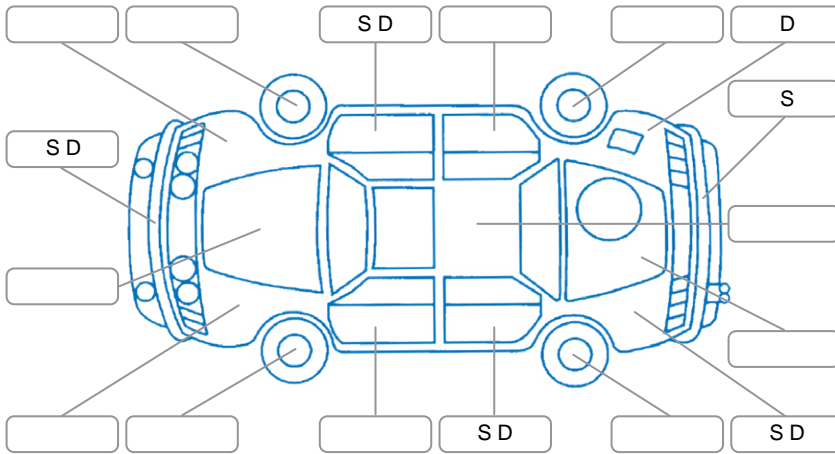

Report ID:	27,180,827	Version:	2
Created:	19 Jun 2026		

Make:	LDV	Model:	G10
Body Style:	Van	Year:	2023
Rego No.:	PRD949	Rego Expiry:	16 Jan 2026
WoF Expiry:	26 Dec 2026	Odometer:	49,185 Kms
Good No.:	27180827	VIN:	LSKG4GL10NA109456
Next Service:	59,000 kms	Service History:	No

Key
 S = Scratch R = Rust C = Crack * = Decals W = Significant scuffs
 D = Dent PT = Paint defect P = Pin dent SC = Stone Chips

Note: some defects and blemishes may not be displayed in the diagram

Body Inspection Comments