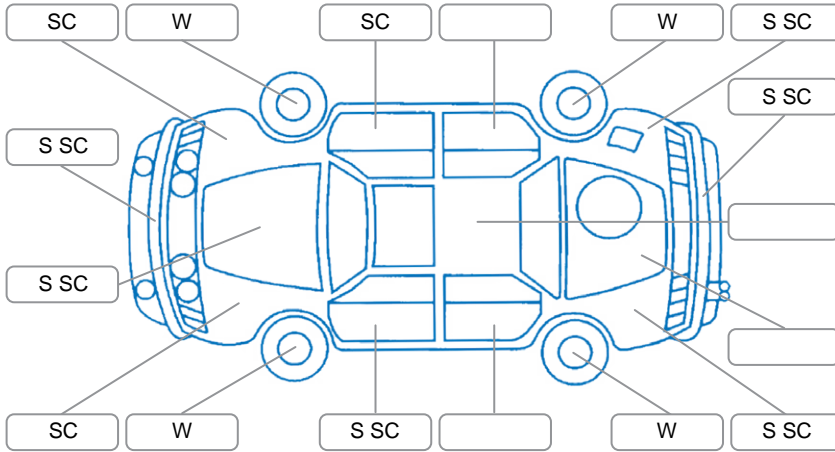

Report ID:	27,171,858	Version:	1
Created:	17 Nov 2025		

Make:	BMW	Model:	3 Series
Body Style:	Convertible	Year:	2005
Rego No.:	CNG537	Rego Expiry:	07 Mar 2026
WoF Expiry:	12 Jul 2026	Odometer:	133,149 Kms
Good No.:	27171858	VIN:	WBABW52080PM03617
Next Service:	143155	Service History:	No

Key

S = Scratch R = Rust C = Crack * = Decals W = Significant scuffs
 D = Dent PT = Paint defect P = Pin dent SC = Stone Chips

Note: some defects and blemishes may not be displayed in the diagram

Body Inspection Comments

Minor windscreen stonechips

Conditions During Body Inspection

Dry

Under Carriage and Under Bonnet Inspection Comments

Rear wheel drive

Interior Comments

Seats: Good

Carpets: Good

Panels: Good

Dashboard: Good

General Comments

Road Conditions During Test Drive

Dry

Engine Timing Mechanism

Timing Chain

Evidence of Cam Belt Replacement