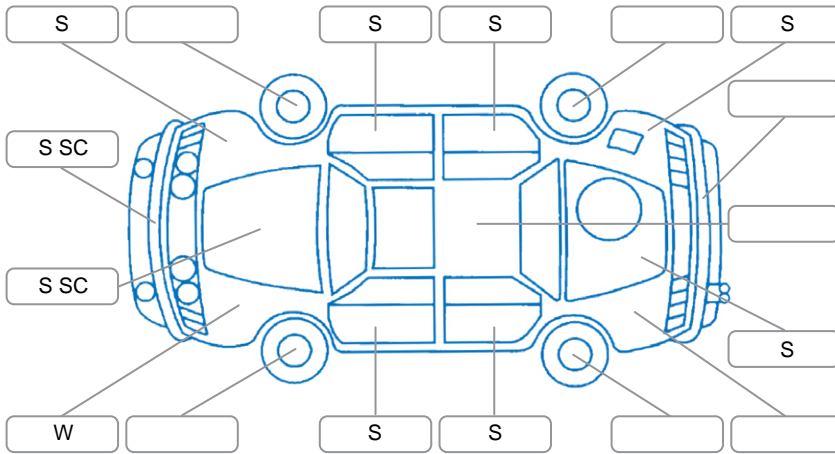

Report ID:	27,171,794	Version:	4
Created:	04 Apr 2026		

Make:	Nissan	Model:	Juke
Body Style:	SUV	Year:	2020
Rego No.:	MYU668	Rego Expiry:	30 Apr 2026
WoF Expiry:	21 Nov 2026	Odometer:	99,238 Kms
Good No.:	27171794	VIN:	SJNFAAF16A1033167
Next Service:	109,000 Kms	Service History:	Yes

Key
 S = Scratch R = Rust C = Crack * = Decals W = Significant scuffs
 D = Dent PT = Paint defect P = Pin dent SC = Stone Chips

Note: some defects and blemishes may not be displayed in the diagram

Body Inspection Comments