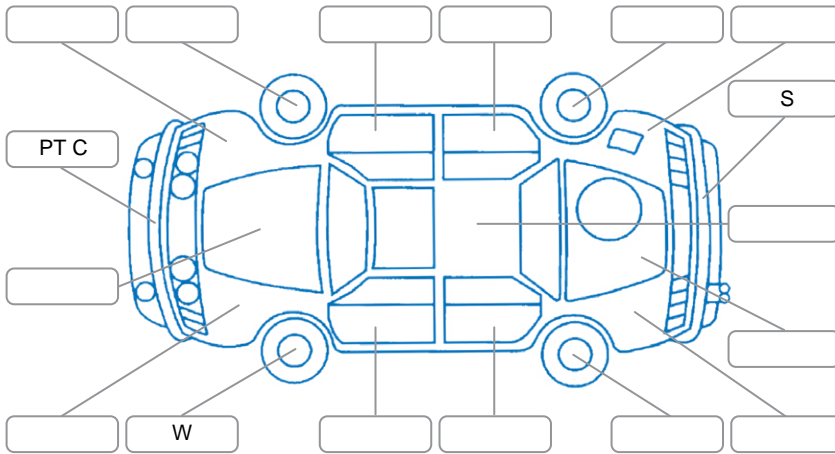

**Key**  
 S = Scratch    R = Rust    C = Crack    \* = Decals    W = Significant scuffs  
 D = Dent    PT = Paint defect    P = Pin dent    SC = Stone Chips

Note: some defects and blemishes may not be displayed in the diagram

### Body Inspection Comments

Large crack in front bumper lower trim

Conditions During Body Inspection

Wet