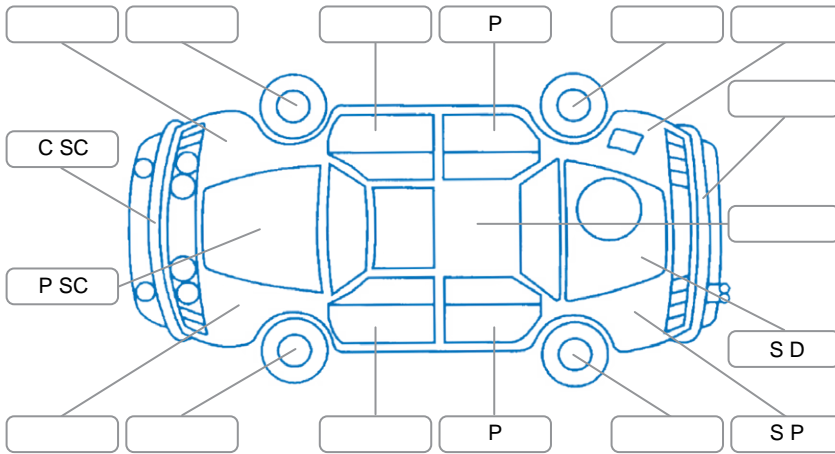

Report ID:	27,147,656	Version:	4
Created:	17 Apr 2026		

Make:	Mitsubishi	Model:	Express
Body Style:	Van	Year:	2021
Rego No.:	NGY708	Rego Expiry:	22 Apr 2026
WoF Expiry:	14 Jan 2027	Odometer:	187,777 Kms
Good No.:	27147656	VIN:	JMFKFL009LS000414
Next Service:	195050	Service History:	No

Key

S = Scratch R = Rust C = Crack * = Decals W = Significant scuffs
 D = Dent PT = Paint defect P = Pin dent SC = Stone Chips

Note: some defects and blemishes may not be displayed in the diagram

Body Inspection Comments