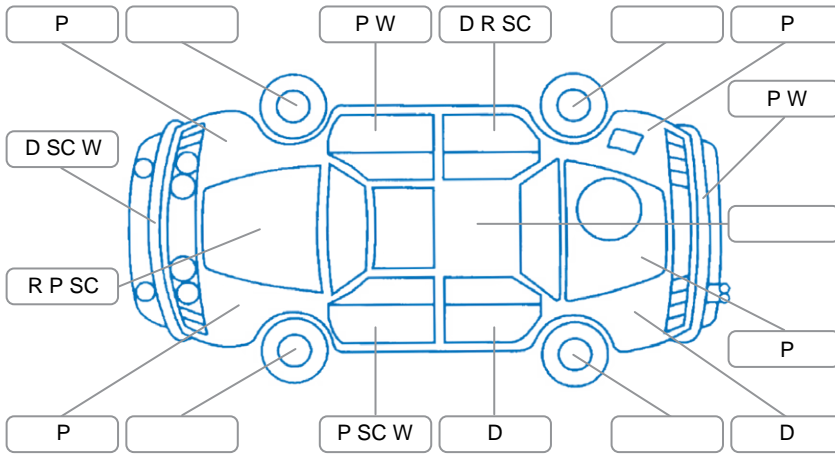

Report ID:	27,147,383	Version:	2
Created:	03 Nov 2025		

Make:	Toyota	Model:	Fortuner
Body Style:	SUV	Year:	2020
Rego No.:	MTM913	Rego Expiry:	19 Dec 2025
WoF Expiry:	17 Nov 2026	Odometer:	132,335 Kms
Good No.:	27147383	VIN:	MR0HA3FS600065205
Next Service:	145000	Service History:	Yes

Key
 S = Scratch R = Rust C = Crack * = Decals W = Significant scuffs
 D = Dent PT = Paint defect P = Pin dent SC = Stone Chips

Note: some defects and blemishes may not be displayed in the diagram

Body Inspection Comments

Fresh Cut & Polish!

Conditions During Body Inspection Dry

Under Carriage and Under Bonnet Inspection Comments

Interior Comments

Seats:	Good
Carpets:	Good
Panels:	Good
Dashboard:	Good

General Comments

Road Conditions During Test Drive	Dry	
Engine Timing Mechanism	Timing Chain	
Evidence of Cam Belt Replacement	<input type="checkbox"/> Yes <input type="checkbox"/> No	Kms
Inspected by:	Phillip Russel-Waimotu	
Published by:	Bruce Screaton	
Inspection Date:	29 Oct 2025	