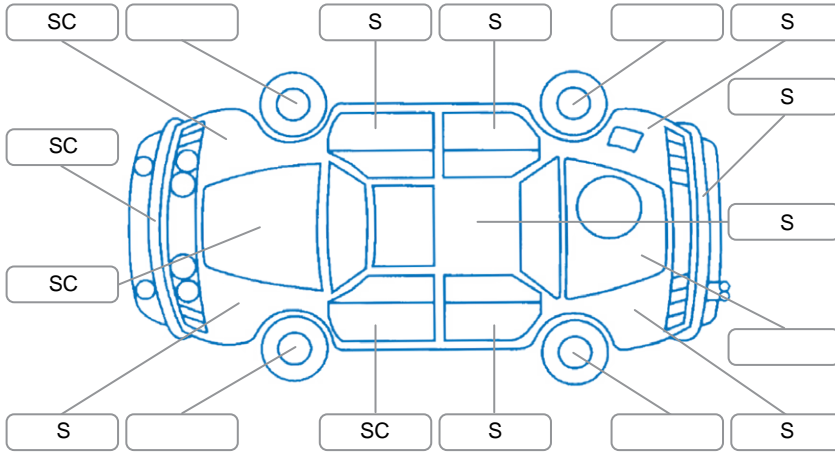

Report ID:	27,132,122	Version:	5
Created:	26 May 2026		

Make:	Nissan	Model:	NV350
Body Style:	Van	Year:	2016
Rego No.:	PCH709	Rego Expiry:	30 Sep 2026
WoF Expiry:	02 Mar 2027	Odometer:	188,858 Kms
Good No.:	27132122	VIN:	7AT0DH8RX22026997
Next Service:	195,900 km	Service History:	No

Key
 S = Scratch R = Rust C = Crack * = Decals W = Significant scuffs
 D = Dent PT = Paint defect P = Pin dent SC = Stone Chips

Note: some defects and blemishes may not be displayed in the diagram

Body Inspection Comments

Roof Rack Slightly Bowed

Conditions During Body Inspection

Dry

Under Carriage and Under Bonnet Inspection Comments

Interior Comments

Seats:	Average
Carpets:	Poor
Panels:	Average
Dashboard:	Good

General Comments

Road Conditions During Test Drive: Dry

Engine Timing Mechanism: Timing Chain

Evidence of Cam Belt Replacement: Yes No Kms

Inspected by: Imraan Bryant

Published by: Desian Robb

Inspection Date: 02 Mar 2026

	OK	Requires Attention	N/A
Engine			
Oil level	✓		
Smoke & fumes	✓		
Engine performance	✓		
Noise	✓		
Coolant condition	✓		
Cooling performance	✓		
Radiator / Hoses (visual)	✓		
Transmission			
Operation	✓		
Noise	✓		
Clutch			✓
CV joints	✓		
Wheel bearings	✓		
Brakes			
Performance	✓		
Hand brake	✓		
Tyres (lowest observed tread depth of tyres)			
Left front			7.0 mm
Right front			7.0 mm
Left rear			7.0 mm
Right rear			7.0 mm
Spare		Yes	
Suspension			
Suspension performance	✓		
Steering performance	✓		
Shock absorbers	✓		
Air Conditioning / Heater			
Operation	✓		
Electrical / Accessories			
Head lights	✓		
Tail lights	✓		
Indicators	✓		
Dashboard warning lights	✓		
Wipers (front & rear)	✓		
Window winder FL	✓		
Window winder FR	✓		
Window winder RL			✓
Window winder RR			✓
Rear view mirrors	✓		
Radio (basic test only)	✓		
CD (basic test only)	✓		
Number of keys	1		
Central locking	✓		
Remote locking	✓		
Sat. nav. (basic test only)	✓		
Reversing camera	✓		