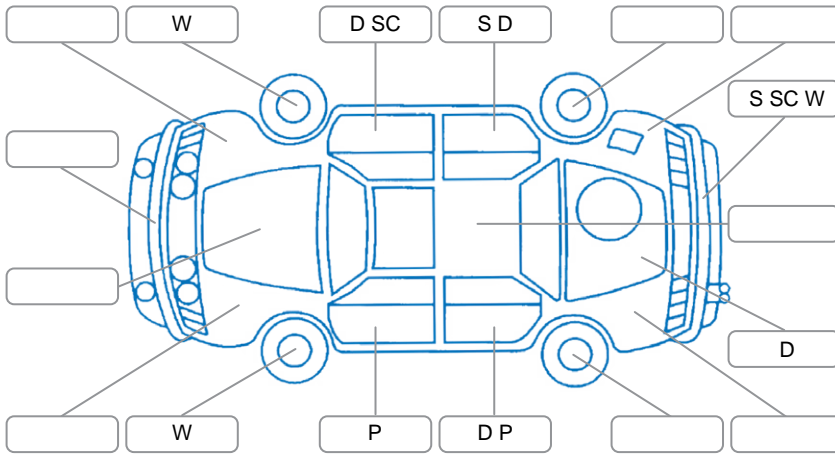

Report ID:	27,120,582	Version:	2
Created:	24 Apr 2026		

Make:	Suzuki	Model:	Landy
Body Style:	Wagon	Year:	2015
Rego No.:		Rego Expiry:	
WoF Expiry:	22 Apr 2027	Odometer:	96,017 Kms
Good No.:	27120582	VIN:	7AT0GKGHX25905355
Next Service:	106,100 Kms	Service History:	No

Key
 S = Scratch R = Rust C = Crack * = Decals W = Significant scuffs
 D = Dent PT = Paint defect P = Pin dent SC = Stone Chips

Note: some defects and blemishes may not be displayed in the diagram

Body Inspection Comments

Conditions During Body Inspection: Dry

Under Carriage and Under Bonnet Inspection Comments

2WD

Interior Comments

Seats:	Wear on drivers seat
Carpets:	Good
Panels:	Scuffs on boot lid panel
Dashboard:	Good

General Comments