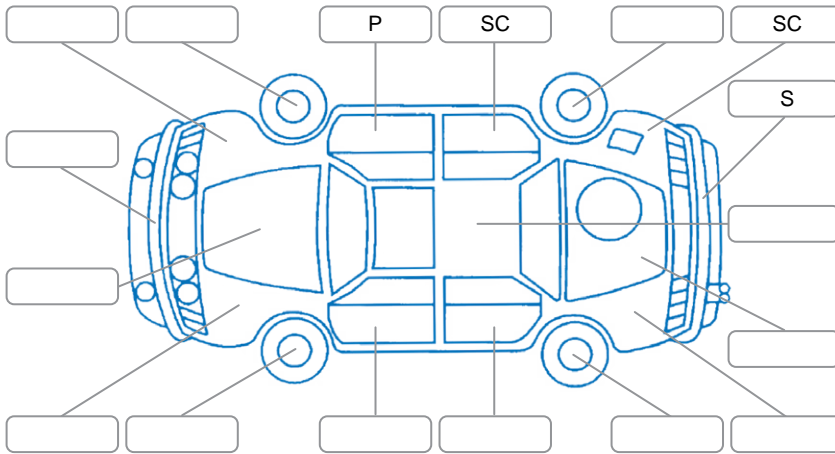

Report ID:	27,063,793	Version:	5
Created:	30 Apr 2026		

Make:	Subaru	Model:	Impreza
Body Style:	Hatchback	Year:	2015
Rego No.:	RQT802	Rego Expiry:	19 Aug 2026
WoF Expiry:	23 Dec 2026	Odometer:	118,038 Kms
Good No.:	27063793	VIN:	7AT0GF09X25077232
Next Service:	126,187kms	Service History:	No

Key
 S = Scratch R = Rust C = Crack * = Decals W = Significant scuffs
 D = Dent PT = Paint defect P = Pin dent SC = Stone Chips

Note: some defects and blemishes may not be displayed in the diagram

Body Inspection Comments