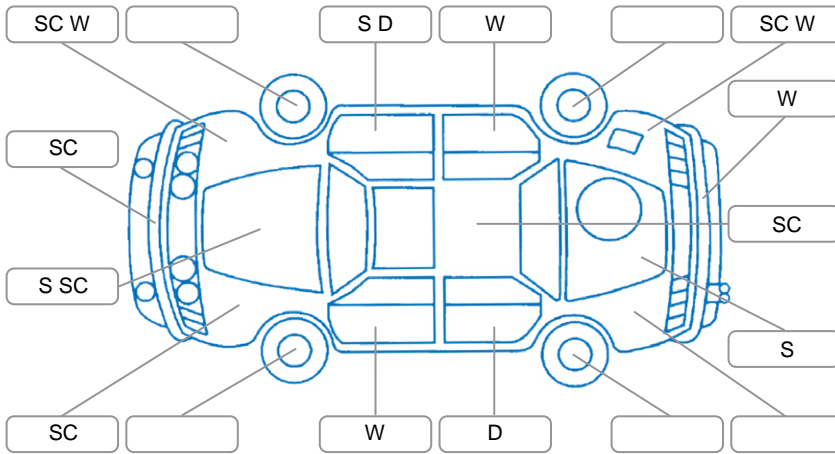

Report ID:	27,018,342	Version:	5
Created:	20 Mar 2026		

Make:	Ford	Model:	Escape
Body Style:	SUV	Year:	2018
Rego No.:	LDF345	Rego Expiry:	01 Jan 2026
WoF Expiry:	04 Aug 2026	Odometer:	113,250 Kms
Good No.:	27018342	VIN:	WF0AXXWPM4HC76616
Next Service:	123,000 kms	Service History:	Yes

### Key

S = Scratch    R = Rust    C = Crack    \* = Decals    W = Significant scuffs  
 D = Dent    PT = Paint defect    P = Pin dent    SC = Stone Chips

Note: some defects and blemishes may not be displayed in the diagram