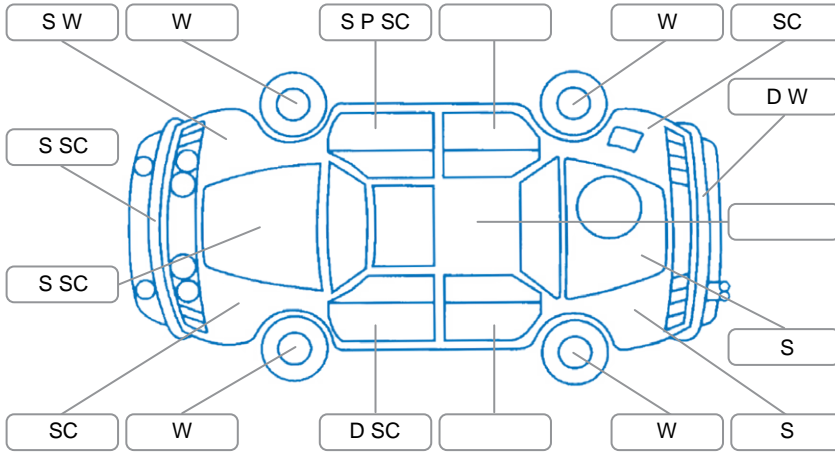

Report ID:	26,855,519	Version:	5
Created:	17 Apr 2026		

Make:	Subaru	Model:	BRZ
Body Style:	Hatchback	Year:	2012
Rego No.:	MJM866	Rego Expiry:	17 Jun 2025
WoF Expiry:	31 Aug 2025	Odometer:	166,249 Kms
Good No.:	26855519	VIN:	7AT0GF1YX19002996
Next Service:	176,000 Kms	Service History:	No

Key

S = Scratch R = Rust C = Crack * = Decals W = Significant scuffs
 D = Dent PT = Paint defect P = Pin dent SC = Stone Chips

Note: some defects and blemishes may not be displayed in the diagram

Body Inspection Comments

Panels: Good

Dashboard: Good

General Comments

Road Conditions During Test Drive

Dry

Engine Timing Mechanism

Timing Chain

Evidence of Cam Belt Replacement Yes No Kms