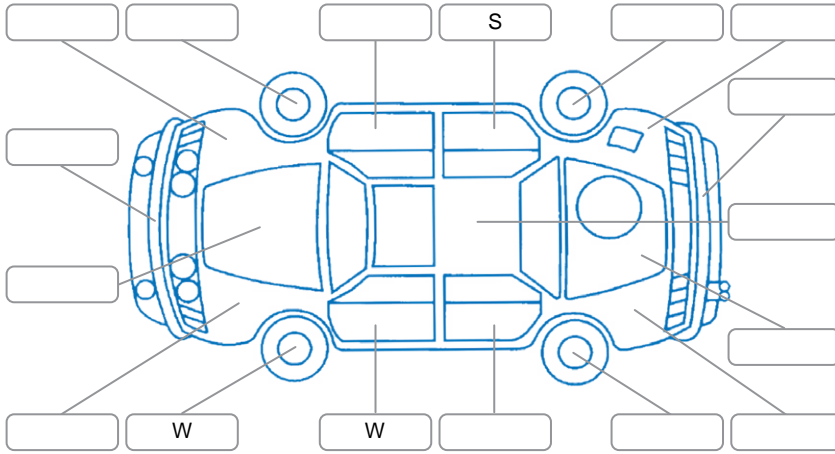

Report ID:	26,800,765	Version:	2
Created:	17 Apr 2026		

Make:	BMW	Model:	218D
Body Style:	Wagon	Year:	2016
Rego No.:	RGB690	Rego Expiry:	13 May 2026
WoF Expiry:	01 May 2027	Odometer:	88,144 Kms
Good No.:	26800765	VIN:	WBA2E520005C96287
Next Service:	97,900 Kms	Service History:	No

Key

S = Scratch R = Rust C = Crack * = Decals W = Significant scuffs
 D = Dent PT = Paint defect P = Pin dent SC = Stone Chips

Note: some defects and blemishes may not be displayed in the diagram

Body Inspection Comments