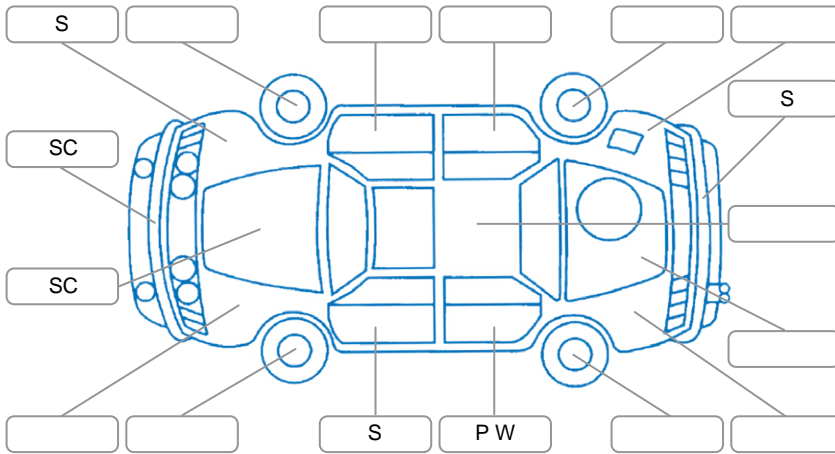

Report ID:	26,767,183	Version:	6
Created:	08 Jun 2026		

Make:	Mazda	Model:	Axela
Body Style:	Hatchback	Year:	2014
Rego No.:	RLC647	Rego Expiry:	02 Jun 2026
WoF Expiry:	06 Jun 2026	Odometer:	138,253 Kms
Good No.:	26767183	VIN:	7AT0C13JX25973682
Next Service:	140,000 kms	Service History:	No

Key
 S = Scratch R = Rust C = Crack * = Decals W = Significant scuffs
 D = Dent PT = Paint defect P = Pin dent SC = Stone Chips

Note: some defects and blemishes may not be displayed in the diagram

Body Inspection Comments