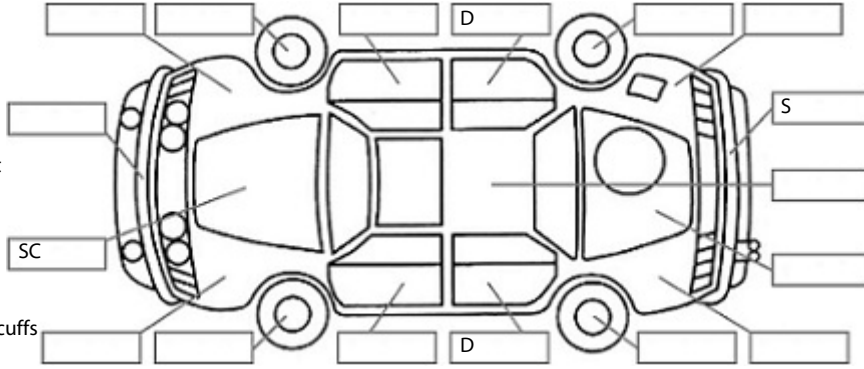

Make: Ssangyong	Model: Actyon Sport	Body Style: Utility
Year: 2014	Registration: HMS118	Reg Expiry: 27 Mar 2025
WoF Expiry: 13 Feb 2026	Odometer: 138,400 Kms	Good No: 26568250
VIN: KPADA1ETSEP191695	Next Service:	Service History:

Key:

- S = scratch
- D = dent
- R = rust
- PT = paint defect
- C = crack
- P = pin dent
- * = decals
- SC = stone chips
- W = significant scuffs

Body Inspection Comments

Note: some defects & blemishes may not be displayed in the diagram