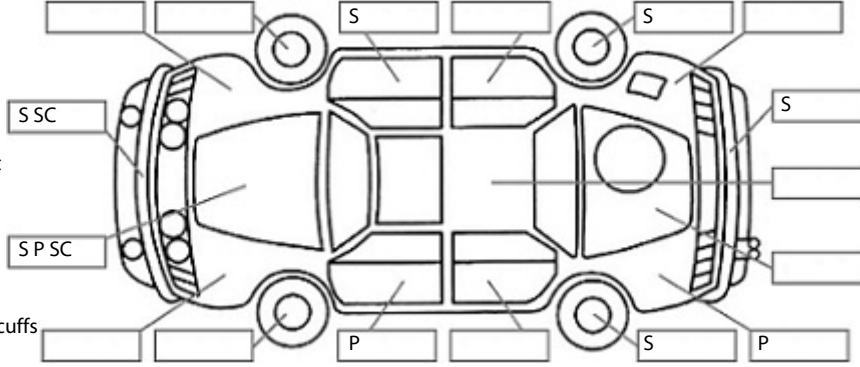

Key:

- S = scratch
- D = dent
- R = rust
- PT = paint defect
- C = crack
- P = pin dent
- * = decals
- SC = stone chips
- W = significant scuffs

Body Inspection Comments

Note: some defects & blemishes may not be displayed in the diagram

Engine Timing Mechanism: Timing Chain
Evidence of Cam Belt Replacement: Not Applicable Kms:

	Pass	Fail	N/A
Engine			
Oil level	✓		
Smoke & fumes	✓		
Performance	✓		
Noise	✓		
Cooling System			
Coolant condition	✓		
Performance	✓		
Radiator / Hoses (visual)	✓		
Transmission			
Operation	✓		
Noise	✓		
Clutch			✓
CV joints	✓		
Wheel bearings	✓		
Brakes			
Performance	✓		
Hand Brake	✓		
Tyres (lowest observed tread depth of tyres)			
Left front	5.0	mm	
Right front	5.3	mm	
Left rear	5.2	mm	
Right rear	6.0	mm	
Spare	N/A		
Suspension			
Suspension performance	✓		
Steering performance	✓		
Shock absorbers	✓		
Air Conditioning / Heater			
Operation	✓		
Electrical / Accessories			
Head lights	✓		
Tail lights	✓		
Indicators	✓		
Dashboard warning lights	✓		
Wipers (front & rear)	✓		
Window winder FL	✓		
Window winder FR	✓		
Window winder RL	✓		
Window winder RR	✓		
Rear view mirrors	✓		
Radio (basic test only)	✓		
CD (basic test only)	✓		
Number of keys	1		
Central locking	✓		
Remote locking	✓		
Sat. Nav. (basic test only)			✓
Reversing camera	✓		