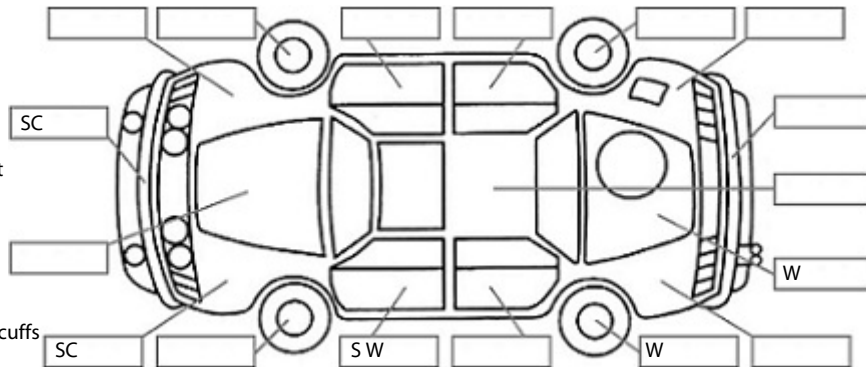

**Key:**

- S = scratch
- D = dent
- R = rust
- PT = paint defect
- C = crack
- P = pin dent
- \* = decals
- SC = stone chips
- W = significant scuffs

Body Inspection Comments

Windscreen stone chips

Note: some defects & blemishes may not be displayed in the diagram

Engine Timing Mechanism: Timing Chain  
 Evidence of Cam Belt Replacement: Not Applicable Kms:

	Pass	Fail	N/A
<b>Engine</b>			
Oil level	✓		
Smoke & fumes	✓		
Performance	✓		
Noise	✓		
<b>Cooling System</b>			
Coolant condition	✓		
Performance	✓		
Radiator / Hoses (visual)	✓		
<b>Transmission</b>			
Operation	✓		
Noise	✓		
Clutch			✓
CV joints	✓		
Wheel bearings	✓		
<b>Brakes</b>			
Performance	✓		
Hand Brake	✓		
<b>Tyres</b> (lowest observed tread depth of tyres)			
Left front	8.0	mm	
Right front	8.0	mm	
Left rear	5.0	mm	
Right rear	5.0	mm	
Spare	Yes		
<b>Suspension</b>			
Suspension performance	✓		
Steering performance	✓		
Shock absorbers	✓		
<b>Air Conditioning / Heater</b>			
Operation	✓		
<b>Electrical / Accessories</b>			
Head lights	✓		
Tail lights	✓		
Indicators	✓		
Dashboard warning lights	✓		
Wipers (front & rear)	✓		
Window winder FL	✓		
Window winder FR	✓		
Window winder RL	✓		
Window winder RR	✓		
Rear view mirrors	✓		
Radio (basic test only)	✓		
CD (basic test only)	✓		
Number of keys	2		
Central locking	✓		
Remote locking	✓		
Sat. Nav. (basic test only)			✓
Reversing camera	✓		