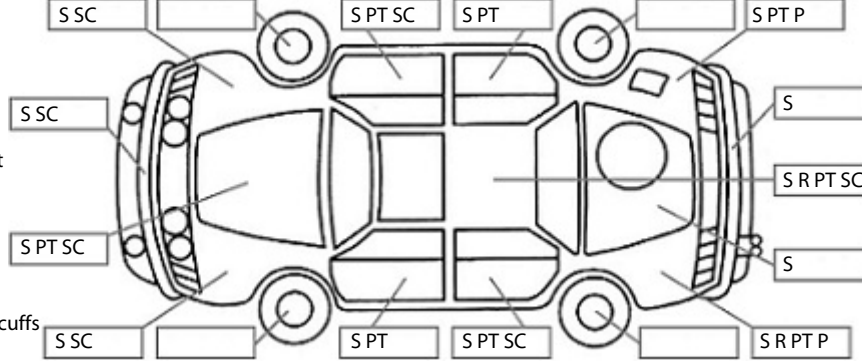

<b>Make:</b> Ssangyong	<b>Model:</b> Actyon Sport	<b>Body Style:</b> Utility
<b>Year:</b> 2015	<b>Registration:</b> QFF258	<b>Reg Expiry:</b> 23 Jun 2025
<b>WoF Expiry:</b> 07 Sep 2025	<b>Odometer:</b> 137,756 Kms	<b>Good No:</b> 26349277
<b>VIN:</b> KPADA1ETSFP238884	<b>Next Service:</b> 148,000	<b>Service History:</b> No

**Key:**

- S = scratch
- D = dent
- R = rust
- PT = paint defect
- C = crack
- P = pin dent
- \* = decals
- SC = stone chips
- W = significant scuffs

**Body Inspection Comments**

Headlights Faded

Note: some defects & blemishes may not be displayed in the diagram

Road Conditions During Test Drive: Dry

Engine Timing Mechanism: Timing Chain  
Evidence of Cam Belt Replacement: Not Applicable Kms:

	Pass	Fail	N/A
<b>Engine</b>			
Oil level	✓		
Smoke & fumes	✓		
Performance	✓		
Noise	✓		
<b>Cooling System</b>			
Coolant condition	✓		
Performance	✓		
Radiator / Hoses (visual)	✓		
<b>Transmission</b>			
Operation	✓		
Noise	✓		
Clutch	✓		
CV joints			✓
Wheel bearings	✓		
<b>Brakes</b>			
Performance	✓		
Hand Brake	✓		
<b>Tyres</b> (lowest observed tread depth of tyres)			
Left front	2.0	mm	
Right front	3.0	mm	
Left rear	3.5	mm	
Right rear	3.0	mm	
Spare	Yes		
<b>Suspension</b>			
Suspension performance	✓		
Steering performance	✓		
Shock absorbers	✓		
<b>Air Conditioning / Heater</b>			
Operation	✓		
<b>Electrical / Accessories</b>			
Head lights	✓		
Tail lights	✓		
Indicators	✓		
Dashboard warning lights	✓		
Wipers (front & rear)	✓		
Window winder FL	✓		
Window winder FR	✓		
Window winder RL	✓		
Window winder RR	✓		
Rear view mirrors	✓		
Radio (basic test only)	✓		
CD (basic test only)	✓		
Number of keys	2		
Central locking		✓	
Remote locking	✓		
Sat. Nav. (basic test only)			✓
Reversing camera			✓