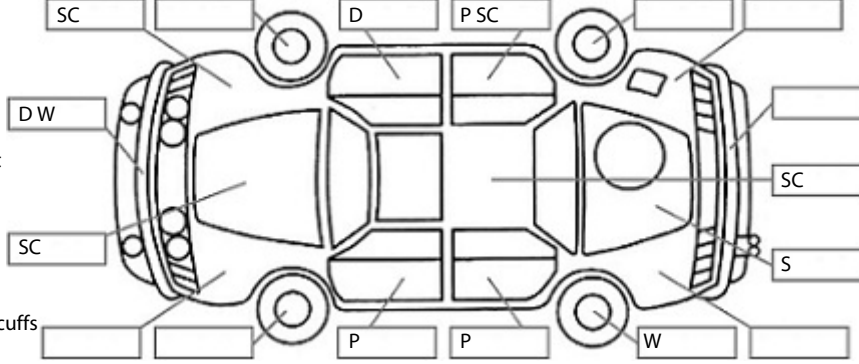

**Key:**

- S = scratch
- D = dent
- R = rust
- PT = paint defect
- C = crack
- P = pin dent
- \* = decals
- SC = stone chips
- W = significant scuffs

**Body Inspection Comments**

Left tail light on tail gate is broken.  
Small stone chip on left side of windscreen.