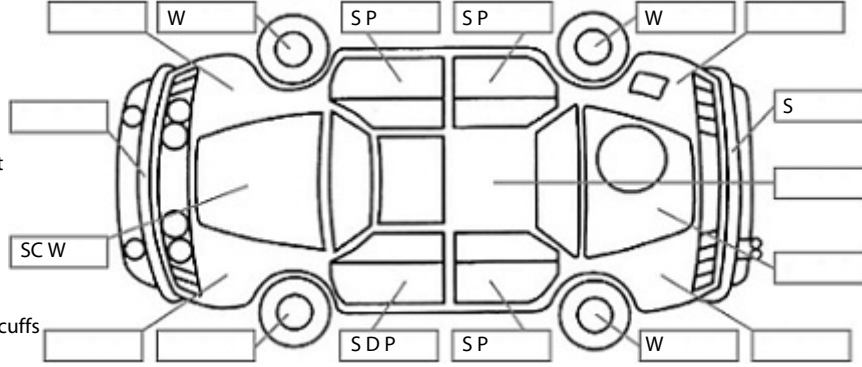

Key:

- S = scratch
- D = dent
- R = rust
- PT = paint defect
- C = crack
- P = pin dent
- * = decals
- SC = stone chips
- W = significant scuffs

Body Inspection Comments

Note: some defects & blemishes may not be displayed in the diagram