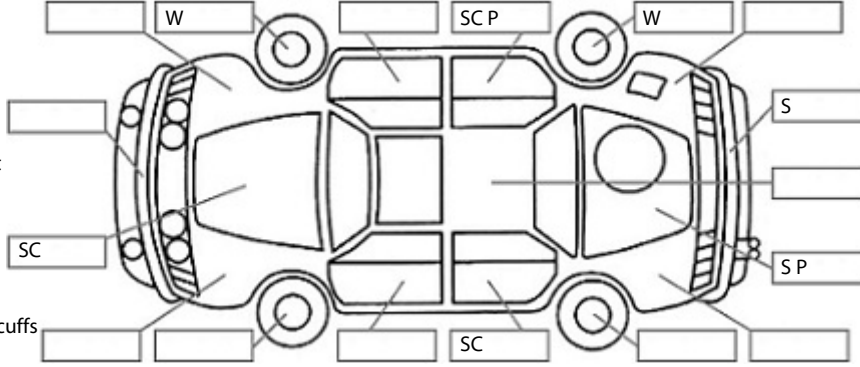

**Key:**

- S = scratch
- D = dent
- R = rust
- PT = paint defect
- C = crack
- P = pin dent
- \* = decals
- SC = stone chips
- W = significant scuffs

**Body Inspection Comments**

Minor chips in windshield

**General Comments**

Road Conditions During Test Drive: Dry

Engine Timing Mechanism: Timing Chain  
Evidence of Cam Belt Replacement: Not Applicable Kms:

	Pass	Fail	N/A
<b>Engine</b>			
Oil level	✓		
Smoke & fumes	✓		
Performance	✓		
Noise	✓		
<b>Cooling System</b>			
Coolant condition	✓		
Performance	✓		
Radiator / Hoses (visual)	✓		
<b>Transmission</b>			
Operation	✓		
Noise	✓		
Clutch			✓
CV joints	✓		
Wheel bearings	✓		
<b>Brakes</b>			
Performance	✓		
Hand Brake	✓		
<b>Tyres</b> (lowest observed tread depth of tyres)			
Left front	7.3	mm	
Right front	7.2	mm	
Left rear	3.9	mm	
Right rear	4.5	mm	
Spare	Yes		
<b>Suspension</b>			
Suspension performance	✓		
Steering performance	✓		
Shock absorbers	✓		
<b>Air Conditioning / Heater</b>			
Operation	✓		
<b>Electrical / Accessories</b>			
Head lights	✓		
Tail lights	✓		
Indicators	✓		
Dashboard warning lights	✓		
Wipers (front & rear)	✓		
Window winder FL	✓		
Window winder FR	✓		
Window winder RL	✓		
Window winder RR	✓		
Rear view mirrors	✓		
Radio (basic test only)	✓		
CD (basic test only)	✓		
Number of keys	2		
Central locking	✓		
Remote locking	✓		
Sat. Nav. (basic test only)	✓		
Reversing camera	✓		