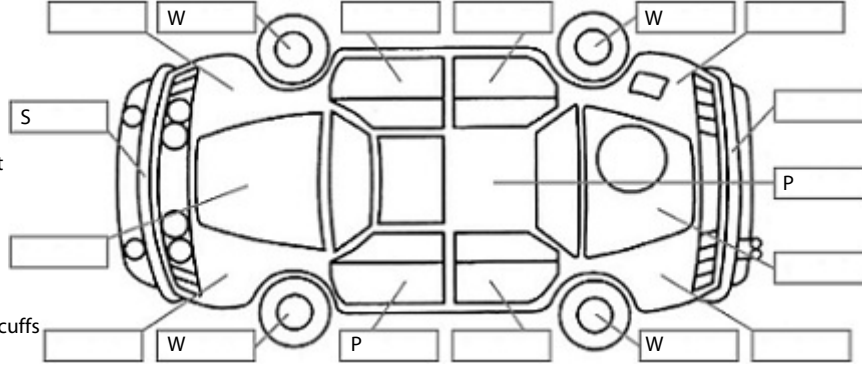

Key:

- S = scratch
- D = dent
- R = rust
- PT = paint defect
- C = crack
- P = pin dent
- * = decals
- SC = stone chips
- W = significant scuffs

Body Inspection Comments

Stone chips in windscreen

Note: some defects & blemishes may not be displayed in the diagram