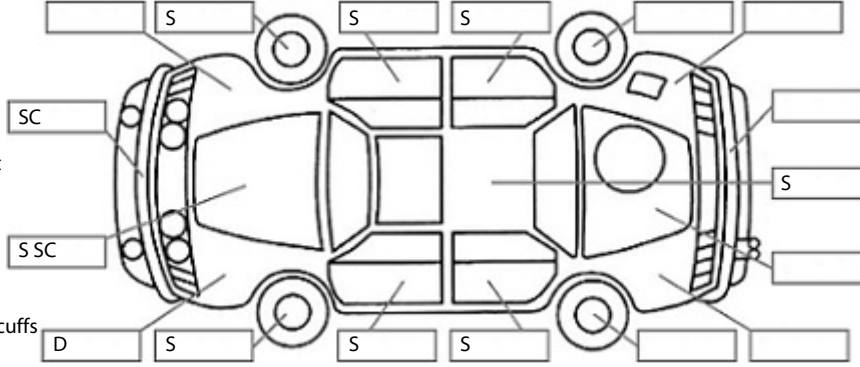

**Key:**

- S = scratch
- D = dent
- R = rust
- PT = paint defect
- C = crack
- P = pin dent
- \* = decals
- SC = stone chips
- W = significant scuffs

Body Inspection Comments

Note: some defects & blemishes may not be displayed in the diagram

Engine Timing Mechanism: Timing Chain  
Evidence of Cam Belt Replacement: Not Applicable Kms:

	Pass	Fail	N/A
<b>Engine</b>			
Oil level	✓		
Smoke & fumes	✓		
Performance	✓		
Noise	✓		
<b>Cooling System</b>			
Coolant condition	✓		
Performance	✓		
Radiator / Hoses (visual)	✓		
<b>Transmission</b>			
Operation	✓		
Noise	✓		
Clutch			✓
CV joints	✓		
Wheel bearings	✓		
<b>Brakes</b>			
Performance	✓		
Hand Brake	✓		
<b>Tyres</b> (lowest observed tread depth of tyres)			
Left front	6.3	mm	
Right front	6.3	mm	
Left rear	4	mm	
Right rear	4	mm	
Spare	N/A		
<b>Suspension</b>			
Suspension performance	✓		
Steering performance	✓		
Shock absorbers	✓		
<b>Air Conditioning / Heater</b>			
Operation	✓		
<b>Electrical / Accessories</b>			
Head lights	✓		
Tail lights	✓		
Indicators	✓		
Dashboard warning lights	✓		
Wipers (front & rear)	✓		
Window winder FL	✓		
Window winder FR	✓		
Window winder RL	✓		
Window winder RR	✓		
Rear view mirrors	✓		
Radio (basic test only)	✓		
CD (basic test only)	✓		
Number of keys	1		
Central locking	✓		
Remote locking	✓		
Sat. Nav. (basic test only)	✓		
Reversing camera	✓		