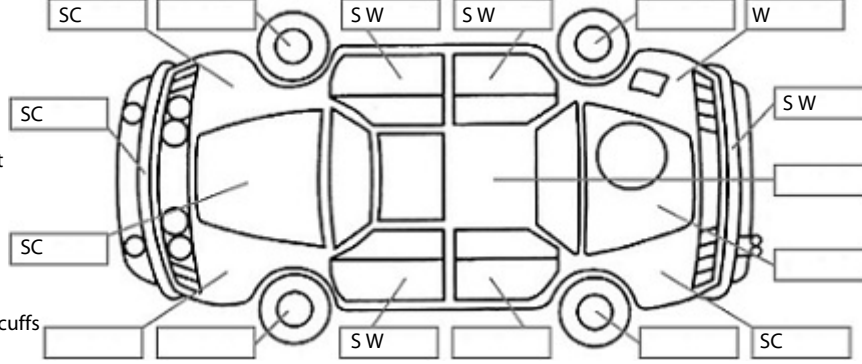

Make: Toyota	Model: Runx	Body Style: Hatchback
Year: 2004	Registration: LCU501	Reg Expiry: 21 Dec 2024
WoF Expiry: 18 Dec 2024	Odometer: 60,407 Kms	Good No: 26188270
VIN: 7AT0H65KX17079119	Next Service: 52,000	Service History: No

Key:

- S = scratch
- D = dent
- R = rust
- PT = paint defect
- C = crack
- P = pin dent
- * = decals
- SC = stone chips
- W = significant scuffs

Body Inspection Comments

Headlamps cloudy,

Note: some defects & blemishes may not be displayed in the diagram

Engine Timing Mechanism: Timing Chain
Evidence of Cam Belt Replacement: Not Applicable Kms:

	Pass	Fail	N/A
Engine			
Oil level	✓		
Smoke & fumes	✓		
Performance	✓		
Noise	✓		
Cooling System			
Coolant condition	✓		
Performance	✓		
Radiator / Hoses (visual)	✓		
Transmission			
Operation	✓		
Noise	✓		
Clutch			✓
CV joints	✓		
Wheel bearings	✓		
Brakes			
Performance	✓		
Hand Brake	✓		
Tyres (lowest observed tread depth of tyres)			
Left front	5.0	mm	
Right front	6.0	mm	
Left rear	8.0	mm	
Right rear	8.0	mm	
Spare	Yes		
Suspension			
Suspension performance	✓		
Steering performance	✓		
Shock absorbers	✓		
Air Conditioning / Heater			
Operation	✓		
Electrical / Accessories			
Head lights	✓		
Tail lights	✓		
Indicators	✓		
Dashboard warning lights	✓		
Wipers (front & rear)	✓		
Window winder FL	✓		
Window winder FR	✓		
Window winder RL	✓		
Window winder RR	✓		
Rear view mirrors	✓		
Radio (basic test only)	✓		
CD (basic test only)	✓		
Number of keys	1		
Central locking	✓		
Remote locking	✓		
Sat. Nav. (basic test only)			✓
Reversing camera			✓